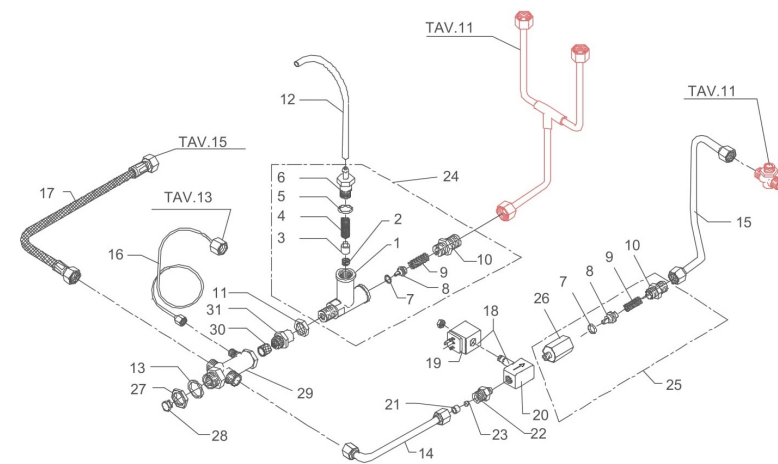

BEZZERA

VERTICALE

TABLE 3 - (from 01/06/2018)
VER03 Mod. PM

POS	CODE	DESCRIPTION
28	5226405TP	PLUG 1/4 G ES.16 H13 BRASS
29	5302501	MULTIPLE FITTING 5 WAY BRASS
30	5471002	FILTER D13.5 H11 AISI 304
31	5302061	FITTING MF 3/8X1/4 BRASS

BEZZERA

VERTICALE

TABLE 3 - (from 01/06/2018)
VER03 Mod. PM