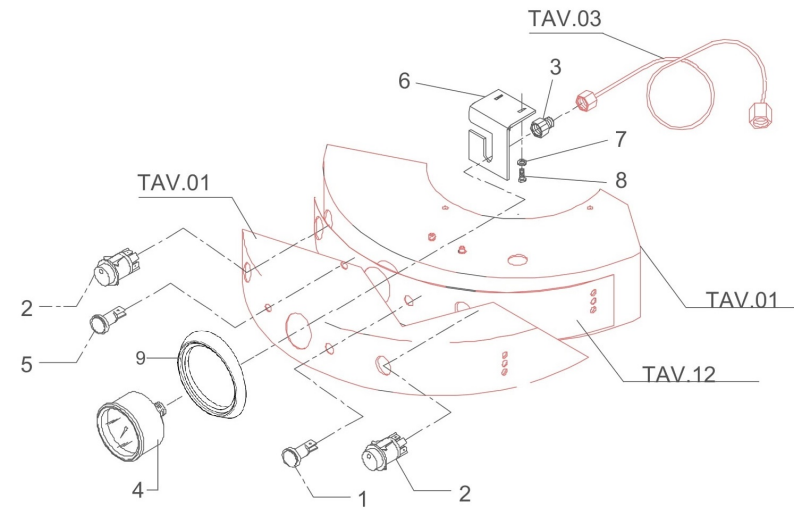

BEZZERA

VERTICALE

TABLE 13
VER03 Mod. PM

POS	CODE	DESCRIPTION
1	7633621LL	ORANGE LAMP 110/240V
2	7633340	SWITCH
3	5302062	REDUCTION FITTING 1/4 GX1/8 G
4	7432526	WHITE PRESSURE GAUGE D52 1/4 G 16 BAR
5	7633622LL	GREEN LAMP 110/240V
6	5038113LW	BRACKET FOR PRESSURE GAUGE SUPPORT
7	7815003	PLAIN WASHER D5 UNI 6592 A2
8	7816405	SCREW TE M4X12 UNI 5739 A2
9	5222009CM	MANOMETER LABEL

BEZZERA

VERTICALE

TABLE 13
VER03 Mod. PM