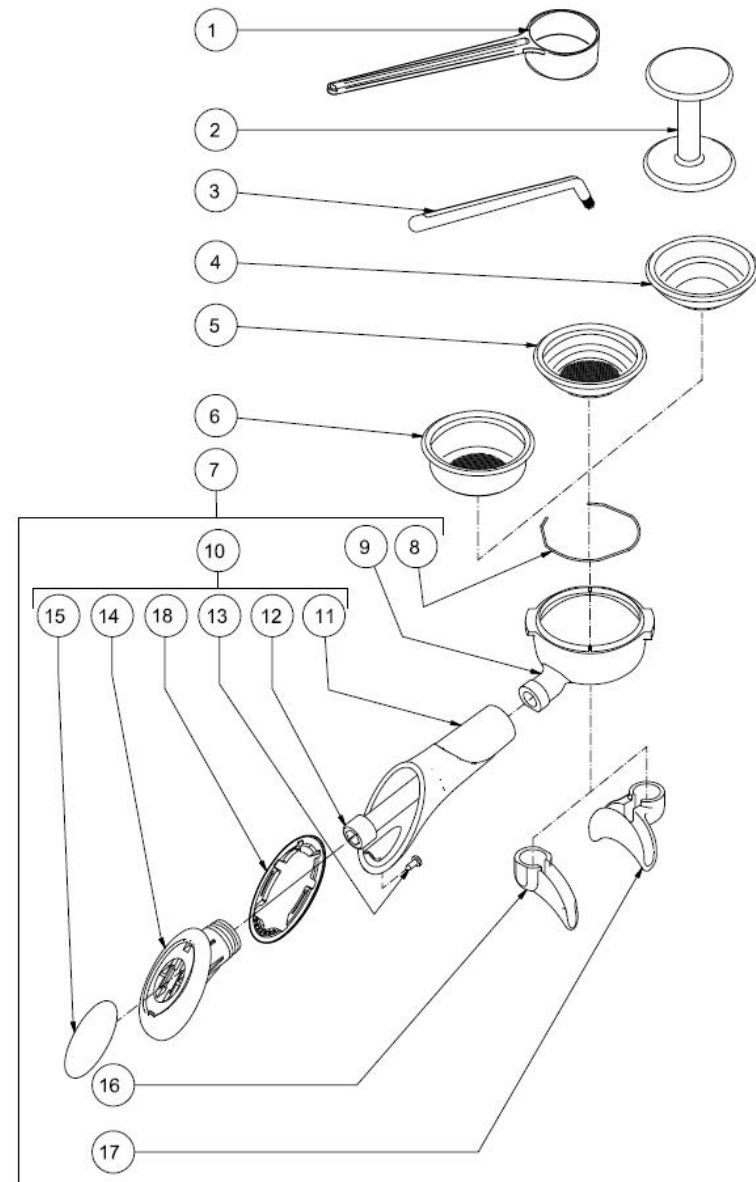

BEZZERA

VERTICALE

TABLE 14
VER03 Mod. DE-PM

POS	CODE	DESCRIPTION
1	5372101	MEASURER
2	5373001	COFFEE-PRESS
3	7990603	CLEANING BRUSH
4	5471003	BLIND FILTER
5	5471031.01	FILTER 1 CUP 8 GRAMS WITH RUN CHANNEL
6	5471035	FILTER 2 CUPS 16 GRAMS WITH RUN CHANNEL
6	5471021.01	FILTER 2 CUPS 12 GRAMS WITH RUN CHANNEL
7	5965587.01R	ASSEMBLY FILTER-HOLDER 2 CUPS
7	5965586.01R	ASSEMBLY FILTER-HOLDER 1 CUP
8	5471527	FILTER-HOLDER SPRING D1.2 AISI 302
9	5286016TW	FILTER-HOLDER
10	5978508.02	KNOB
11	5371203	HANDLE
12	7816026	SCREW TCEI M12X60
13	7809810	SCREW TC M3,5X10
14	5371204.01	PLUG CHROMED
15	5371205	PLATE WITH LOGO
16	7305006TW	SPOUT 1 WAY
17	7305007TW	SPOUT 2 WAY
18	7493021	GASKET (from 19.06.15)

BEZZERA

VERTICALE

TABLE 14
VER03 Mod. DE-PM