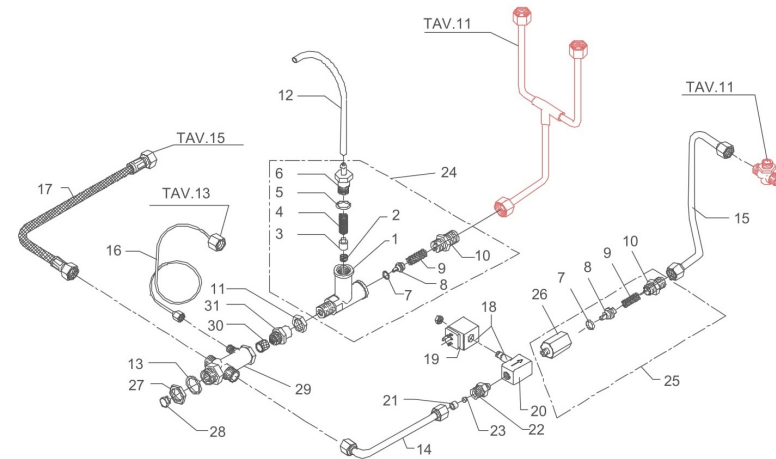

BEZZERA**VERTICALE**

TABLE 3 - (up to 31/05/2018)
VER03 Mod. PM

BEZZERA

VERTICALE

TABLE 3 - (from 01/06/2018)
VER03 Mod. PM

POS	CODE	DESCRIPTION
1	5283048	SURPRESSION VALVE BODY
2	5493001	GASKET D8X4 EPT 70SH
3	5224619TP	GASKET-HOLDER
4	5471506.01	CALIBRATED SPRING D1.1 H32 AISI 302
5	7496052	OR GASKET 114
6	5302071	RUBBER-HOLDER FITTING M12X1
7	7496018	OR GASKET 105 VITON
8	5224615TP	GASKET-HOLDER
9	5471505	CALIBRATED SPRING D0.45 H22 AISI 302
10	5302018	STRAIGHT FITTING 1/4
11	5221821	NUT 1/4
12	5194554	HOSE D8X5 L=250 SILICONE
13	5999906	WASHER D20X30
14	5162261LL	INLET AUTOMATIC LEVEL HOSE DE
15	5162262LL	OUTLET HOSE L/A DE
16	7400901	CAPILLARY 1.72X2.51X500 1/8
17	7200504	FLEX INOX 3/8 G
18	7702322	SOLENOID VALVE 2 WAY 220/230V OLAB
18	7701114	SOLENOID VALVE 2 WAY 110V PARKER
19	7630341	SOLENOID VALVE COIL 220/230V OLAB
19	7630324	SOLENOID VALVE COIL 110V PARKER
20	7703011	ELECTROPILOT PARKER
20	7703018	ELECTROPILOT OLAB
21	5471019	FILTER D8,5X5 AISI304
22	5225238	STRAIGHT FITTING M13X1/8
23	5223003	JET M6X6 HOLE D0.8 BRASS
24	5965164	ASSEMBLY SURPRESSION VALVE 12BAR
25	5965076.01	COMPLETE CHECK VALVE
26	5221416	CHECK VALVE BODY
27	5221823	NUT M20x1.25 ES.26 H5 BRASS

BEZZERA

VERTICALE

TABLE 3 - (from 01/06/2018)
VER03 Mod. PM

BEZZERA**VERTICALE**

TABLE 3 - (from 01/06/2018)
VER03 Mod. PM

POS	CODE	DESCRIPTION
28	5226405TP	PLUG 1/4 G ES.16 H13 BRASS
29	5302501	MULTIPLE FITTING 5 WAY BRASS
30	5471002	FILTER D13.5 H11 AISI 304
31	5302061	FITTING MF 3/8X1/4 BRASS