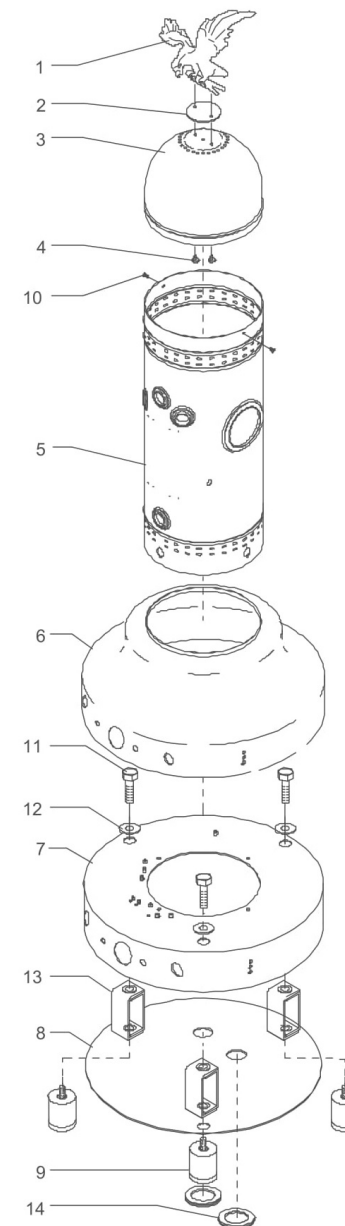

BEZZERA

VERTICALE

POS	CODE	DESCRIPTION
1	7991001.01CM	CHROMED EAGLE
1	7991001.01DV	GOLD EAGLE HOLES M6
2	5227205DV	EAGLE FIXING FLANGE PAINTED GOLD
2	5227205CM	EAGLE FIXING FLANGE CHROMED
3	5121201.01DV	DOME BRASS PAINTED GOLD
3	5121201.01VH	DOME BRASS PAINTED BLACK
3	5121201.01CM	DOME CHROMED BRASS
4	5227009	SCREW TP M6X12 BRASS
5	5961809R	BODY BRASS PAINTED GOLD
5	5961810R	BODY BRASS PAINTED BLACK
5	5961808R	BODY CHROMED BRASS
6	5120904DV	BASEMENT MOD. DE PAINTED GOLD
6	5120904VH	BASEMENT MOD. DE PAINTED BLACK
6	5120905CM	BASEMENT MOD. PM CHROMED
6	5120905DV	BASEMENT MOD. PM PAINTED GOLD
6	5120905VH	BASEMENT MOD. PM PAINTED BLACK
6	5120904CM	BASEMENT MOD. DE CHROMED
7	5342017LL	BLACK CHASSIS BASEMENT DE
7	5342018LL	BLACK CHASSIS BASEMENT PM
8	5033001.01	PROTECTION
9	7474215	FEET
10	7819906	SCREW TC M4X8 INOX
11	7816424	SCREW TE M10X18 DIN 933 A2
12	5999909	WASHER
13	5963121	FEET SUPPORT
14	1R9006656	FAIRLEAD D48 RUBBER

BEZZERA

VERTICALE

TABLE 1
VER03 Mod. DE-PM