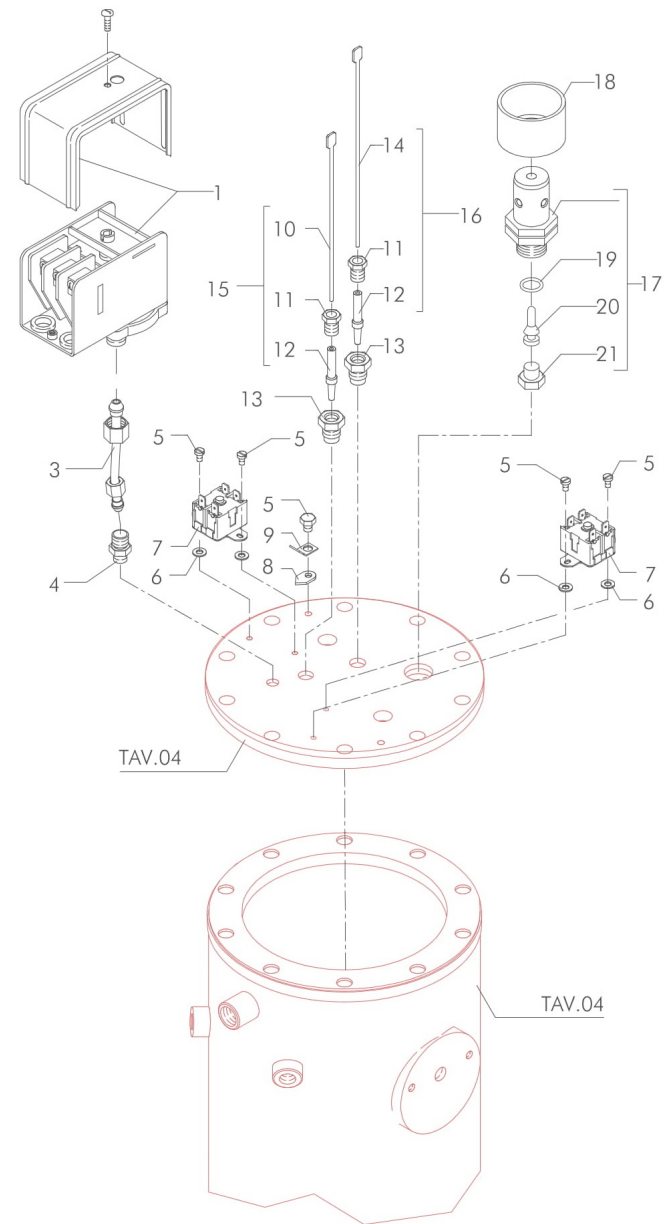

BEZZERA**VERTICALE**TABLE 4
VER03 Mod. DE-PM

BEZZERA

VERTICALE

TABLE 5
VER03 Mod. DE-PM

POS	CODE	DESCRIPTION
1	7433001	PRESSURE SWITCH SIRAI P302/6 110V
3	5162102LL	PRESSURE SWITCH HOSE
4	5302010	STRAIGHT FITTING M12XM10 BRASS
5	7826212	SCREW TCI M4X6 UNI 6107 BRASS
6	7825001	PLAIN WASHER D8X4X0.8 BRASS
7	7634819	THERMIC SAFETY DEVICE 250V 130 C
8	7614501	EARTHED LABEL
9	7615003	FASTON 45 HOLE D4.3
10	5265802	MAXIMUM LEVEL PROBE D3X180X6.3
11	5225205	STRAIGHT FITTING M10 BRASS
12	5192001	PROBE SHEATH D8X45 HOLE D3
13	5225209TP	STRAIGHT FITTING 1/4 G XM10 BRASS
14	5265810	MINIMUM LEVEL PROBE D3X200X4.8
15	5973042	ASSEMBLY MAXIMUM LEVEL PROBE
16	5973043	ASSEMBLY MINIMUM LEVEL PROBE
17	5965015.06	ASSEMBLY SAFETY VALVE 1.5 BAR
18	5963047	COMPLETE CUP
19	7496094	GASKET
20	5264017.01	STUD
21	5226417.01	PLUG

BEZZERA

VERTICALE

TABLE 5
VER03 Mod. DE-PM

TABLE 6

VER03 Mod. DE-PM

POS	CODE	DESCRIPTION
1	7818002	TAPPING SCREW TB D2.9X9.5 UNI 6954 A2
2	5123002DV	GLASS-LEVEL COVER BRASS PAINTED GOLD
2	5123002.01CM	GLASS-LEVEL COVER CHROMED BRASS
3	7432527	WHITE PRESSURE GAUGE 1/4 G D63 2,5 BAR
4	5493026	GLASS-LEVEL GASKET RUBBER
5	5224802	GASKET-PRESS D18X11X3
6	5221841CM	NUT 1/2 G
7	5430503	LEVEL HOSE L=265MM
8	5288006CM	PLUG 1/4 G ES.16 H13 BRASS
9	5302513CM	GLASS LEVEL FITTING
10	5221826CM	NUT 3/8 G ES.22X5
11	7496005	OR GASKET 115 VITON
12	5221881CM	NUT 1/4 G