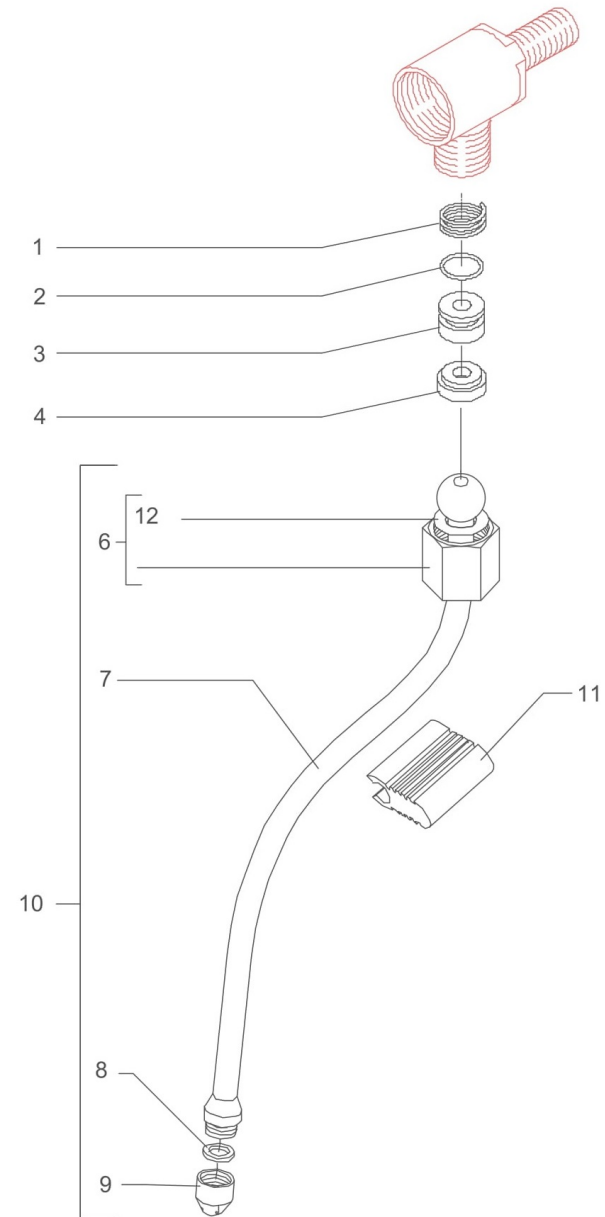

BEZZERA

VERTICALE

TABLE 8
VER03 Mod. DE-PM

BEZZERA

VERTICALE

TABLE 9
VER03 Mod. DE-PM

POS	CODE	DESCRIPTION
1	7826410CM	SCREW TEB M5X10
2	5283057TW	TAP BODY
3	5522056	WATER PLATE - ITALIAN
3	5522057	WATER PLATE - ENGLISH
3	5522053	WATER PLATE - GERMAN
4	7825001	PLAIN WASHER D8X4X0.8 BRASS
5	7371509	TAP KNOB
6	5522055	STEAM PLATE - ITALIAN
6	5522058	STEAM PLATE - ENGLISH
6	5522054	STEAM PLATE - GERMAN
7	5221804CM	NUT 3/8 G ES.22 H22 CHROMED BRASS
8	7810601	RING D7 UNI 7434 A2
9	5223402TW	NUT SCREW
10	5495001CM	GASKET D28X1 CHROMED BRASS
11	5220413CM	ROD
12	7496075	OR GASKET 10,82X1,78
13	7496002	OR GASKET 115 VITON
14	5970504.01	GASKET-HOLDER WITH DOWEL
15	5493023	TAP GASKET EPT 70SH
16	7822201	CAP NUT M4 BRASS

BEZZERA

VERTICALE

TABLE 9
VER03 Mod. DE-PM

TABLE 10
VER03 Mod. DE-PM

POS	CODE	DESCRIPTION
1	5471504	SPRING D14 AISI 302
2	7496076	OR GASKET 112 EPDM 70SH
3	5224605	GASKET-HOLDER D14.7X10.5 BRASS
4	5494002	GASKET D16X6X6 PTFE GRAPHITIZED
6	5221871CM-LL	NUT M18 H25 CHROMED BRASS WHIT GASKET
7	5163172CM	COMPLETE STEAM HOSE CHROMED
8	5494001	GASKET D8.5X5X3.2 PTFE
9	5226602	STEAM HOSE TERMINAL CHROMED
10	5966533	ASSEMBLY STEAM HOSE CHROMED
11	7371001	INSULATING
12	5494009	GASKET D16X13,2X2 PTFE

TABLE 10
VER03 Mod. DE-PM

BEZZERA**VERTICALE**TABLE 11
VER03 Mod. PM

POS	CODE	DESCRIPTION
1	5302050	STRAIGHT FITTING M13 ES.13 H24 BRASS
2	5163078LL	COMPLETE STEAM TAP HOSE
3	5163077LL	WATER TAP SUCTION HOSE
4	5162366LL	SURPRESSION VALVE HOSE/BOILER
5	5162130LL	RIGHT/LEFT EXCHANGER HOSE DE
6	5302029	REDUCTION FITTING 1/4 GXM12 ES.16 H22 BRASS
7	5283509AL	BOTTOM FLANGE BOILER D205 BRASS
8	5222207	SPACER 1/4 G H22 BRASS
9	5300511	FITTING 3/8 G BRASS
10	5221819	CAP NUT 3/8 G