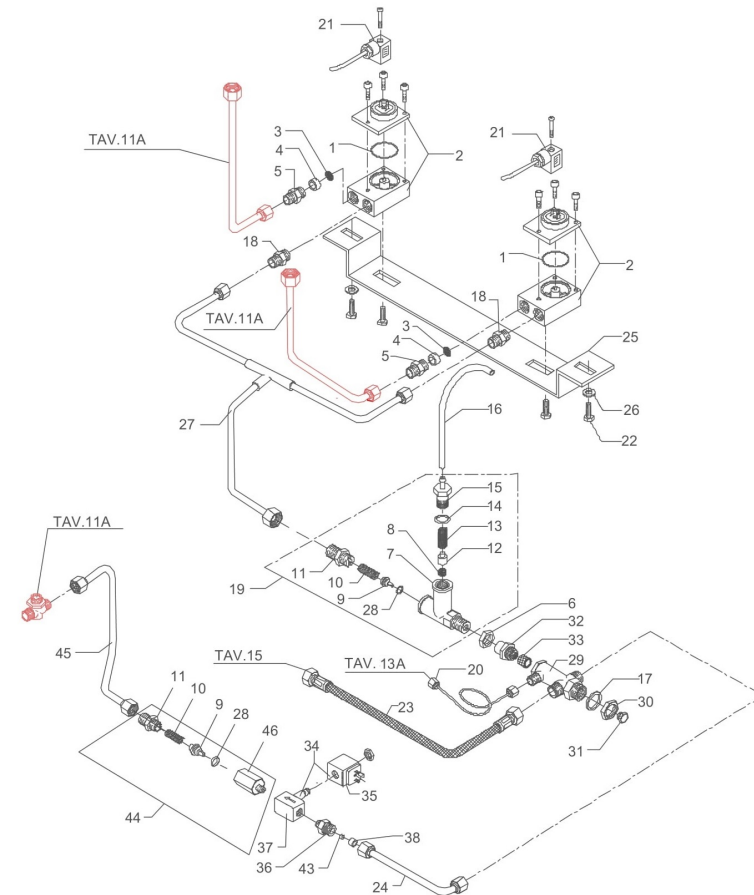

BEZZERA

VERTICALE

TABLE 3A - (up to 31/05/2018)
VER03 Mod. DE

POS	CODE	DESCRIPTION
1	7496020	OR GASKET 2112 VITON
2	7431001	FLOW METER + AUT. WITH LED
3	5471001	NET FILTER D11 AISI 304
4	5191501	SPACER D11X8X6.5 PTFE
5	5302009	STRAIGHT FITTING M12 X 1/4 G H24 BRASS
6	5221821	NUT 1/4 G H5 BRASS
7	5283048	SURPRESSION VALVE BODY
8	5493001	GASKET D8X4 EPT 70SH
9	5224615TP	GASKET-HOLDER
10	5471505	CALIBRATED SPRING D0.45 H22 AISI 302
11	5302018	STRAIGHT FITTING 1/4 G ES.16 H29.5 BRASS
12	5224619TP	GASKET-HOLDER
13	5471506.01	CALIBRATED SPRING D1.1 H32 AISI 302
14	7496052	OR GASKET 114
15	5302071	RUBBER-HOLDER FITTING M12X1
16	5194554	SURPRESSION VALVE DRAIN HOSE
17	5999906	WASHER D20X30
18	5302001	STRAIGHT FITTING 1/4 GXM13
19	5965164	ASSEMBLY SURPRESSION VALVE 12BAR
20	7400901	CAPILLARY 1.27X2.51X500 1/8 G M12X1
21	7631505	FLOW METER CONNECTOR
22	7816405	SCREW TE M4X12 UNI 5739 A2
23	7200504	FLEX INOX 3/8 G
24	5162261LL	INLET PIPE L/A
25	5038105LW	BRACKET FOR FLOW METER
26	7815003	PLAIN WASHER D5 UNI 6592 A2
27	5162257LL	SURPRESSION VALVE / CONT. VOL.
28	7496018	OR GASKET 105 VITON
29	5302501	MULTIPLE FITTING 5 WAY BRASS
30	5221823	NUT M20x1.25 ES.26 H5 BRASS

BEZZERA

VERTICALE

TABLE 3A - (up to 31/05/2018)
VER03 Mod. DE