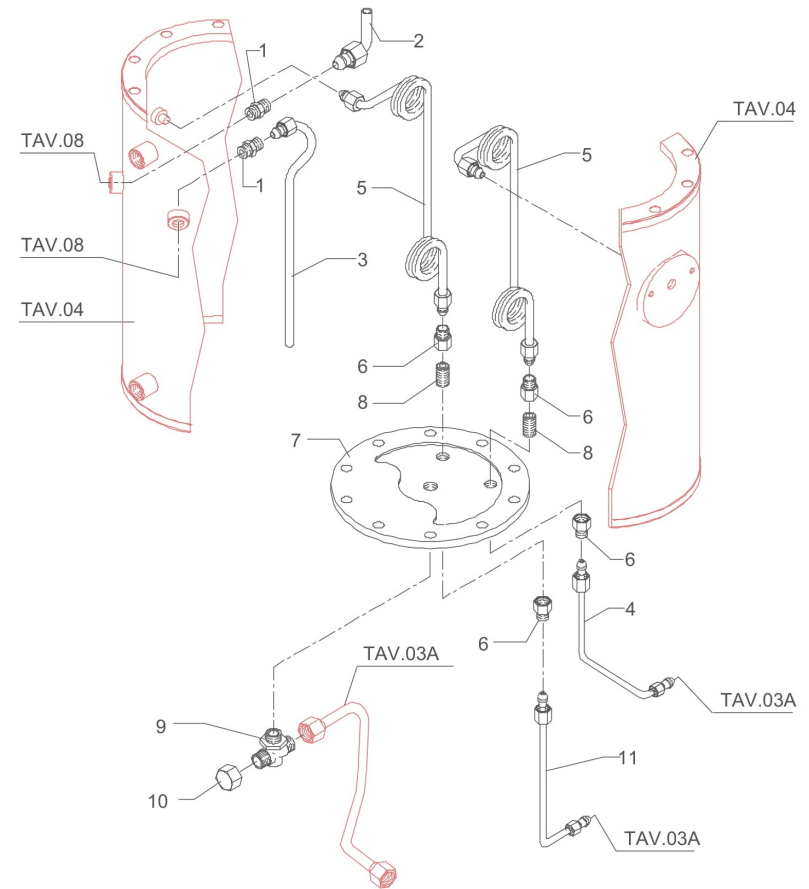

BEZZERA

VERTICALE

TABLE 11A
VER03 Mod. DE

POS	CODE	DESCRIPTION
1	5302050	STRAIGHT FITTING M13 ES.13 H24 BRASS
2	5163078LL	COMPLETE STEAM TAP HOSE
3	5163077LL	WATER TAP SUCTION HOSE
4	5162260LL	FLOW METER HOSE/BOILER-RIGHT DE
5	5162130LL	RIGHT/LEFT EXCHANGER HOSE DE
6	5302029	REDUCTION FITTING 1/4 GXM12 ES.16 H22 BRASS
7	5283509AL	BOTTOM FLANGE BOILER D205 BRASS
8	5222207	SPACER 1/4 G H22 BRASS
9	5300511	FITTING 3/8 G BRASS
10	5221819	CAP NUT 3/8 G
11	5162259LL	FLOW METER HOSE/BOILER-LEFT DE

VERTICALE

BEZZERA

TABLE 11A
VER03 Mod. DE