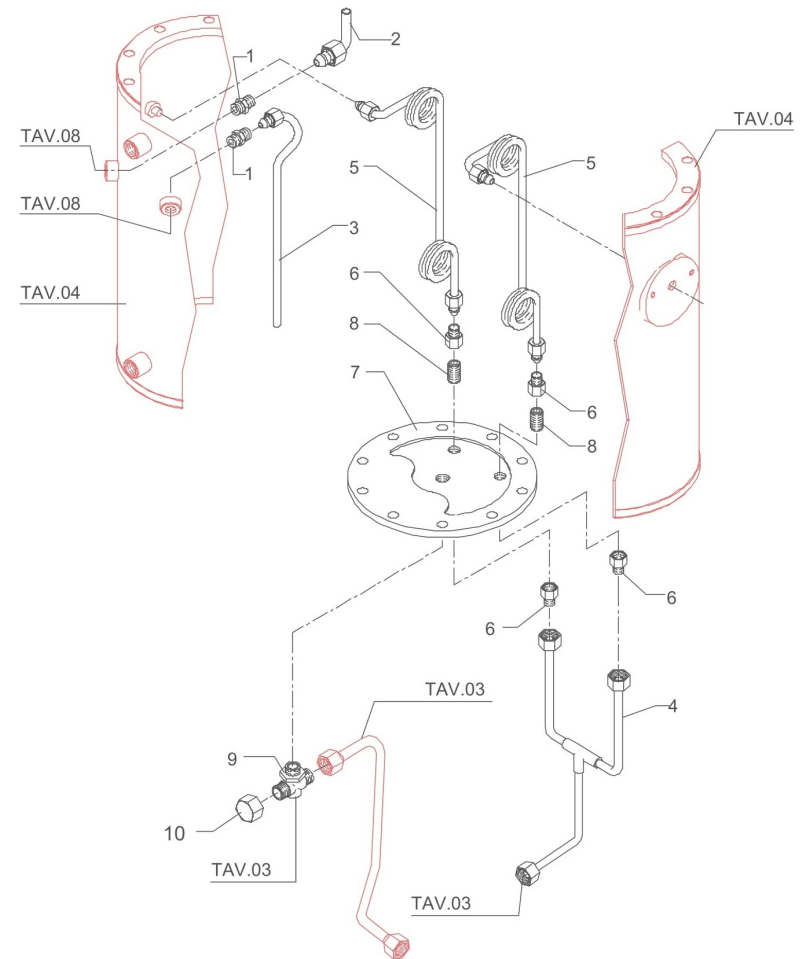

BEZZERA

VERTICALE

TABLE 11
VER03 Mod. PM

POS	CODE	DESCRIPTION
1	5302050	STRAIGHT FITTING M13 ES.13 H24 BRASS
2	5163078LL	COMPLETE STEAM TAP HOSE
3	5163077LL	WATER TAP SUCTION HOSE
4	5162366LL	SURPRESSION VALVE HOSE/BOILER
5	5162130LL	RIGHT/LEFT EXCHANGER HOSE DE
6	5302029	REDUCTION FITTING 1/4 GXM12 ES.16 H22 BRASS
7	5283509AL	BOTTOM FLANGE BOILER D205 BRASS
8	5222207	SPACER 1/4 G H22 BRASS
9	5300511	FITTING 3/8 G BRASS
10	5221819	CAP NUT 3/8 G

VERTICALE

BEZZERA

TABLE 11
VER03 Mod. PM