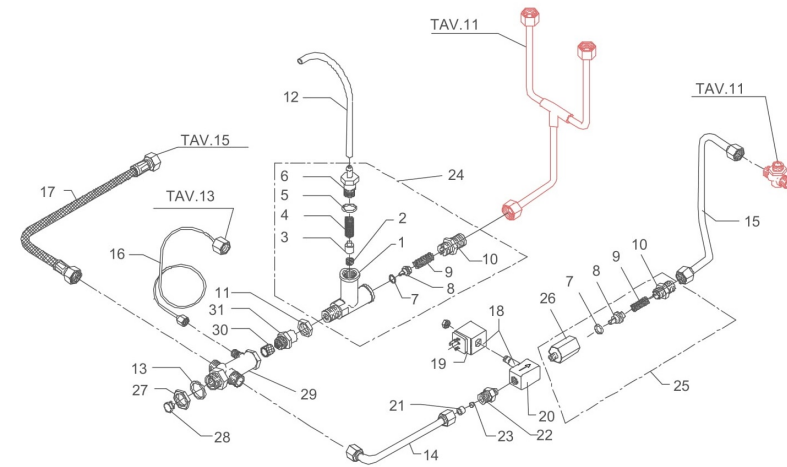

BEZZERA

VERTICALE

TABLE 3 - (up to 31/05/2018)
VER03 Mod. PM

POS	CODE	DESCRIPTION
1	5283048	SURPRESSION VALVE BODY
2	5493001	GASKET D8X4 EPT 70SH
3	5224619TP	GASKET-HOLDER
4	5471506.01	CALIBRATED SPRING D1.1 H32 AISI 302
5	7496052	OR GASKET 114
6	5302071	RUBBER-HOLDER FITTING M12X1
7	7496018	OR GASKET 105 VITON
8	5224615TP	GASKET-HOLDER
9	5471505	CALIBRATED SPRING D0.45 H22 AISI 302
10	5302018	STRAIGHT FITTING 1/4 G ES.16 H29.5 BRASS
11	5221821	NUT 1/4 G H5 BRASS
12	5194554	HOSE D8X5 L=250 SILICONE
13	5999906	WASHER D20X30
14	5162261LL	INLET AUTOMATIC LEVEL HOSE DE
15	5162262LL	OUTLET HOSE L/A DE
16	7400901	CAPILLARY 1.72X2.51X500 1/8 G M12X1
17	7200504	FLEX INOX 3/8 G
18	7702312	SOLENOID VALVE 2 WAY 220/240V PARKER
18	7701114	SOLENOID VALVE 2 WAY 110V PARKER
19	7630325	SOLENOID VALVE COIL 220/240V PARKER
19	7630324	SOLENOID VALVE COIL 110V PARKER
20	7703011	ELECTROPILOT PARKER
21	5471019	FILTER D8,5X5 AISI304
22	5225238	STRAIGHT FITTING M13X1/8
23	5223003	JET M6X6 HOLE D0.8 BRASS
24	5965164	ASSEMBLY SURPRESSION VALVE 12BAR
25	5965076.01	COMPLETE CHECK VALVE
26	5221416	CHECK VALVE BODY
27	5221823	NUT M20x1.25 ES.26 H5 BRASS
28	5226405TP	PLUG 1/4 G ES.16 H13 BRASS

BEZZERA

VERTICALE

TABLE 3 - (up to 31/05/2018)
VER03 Mod. PM