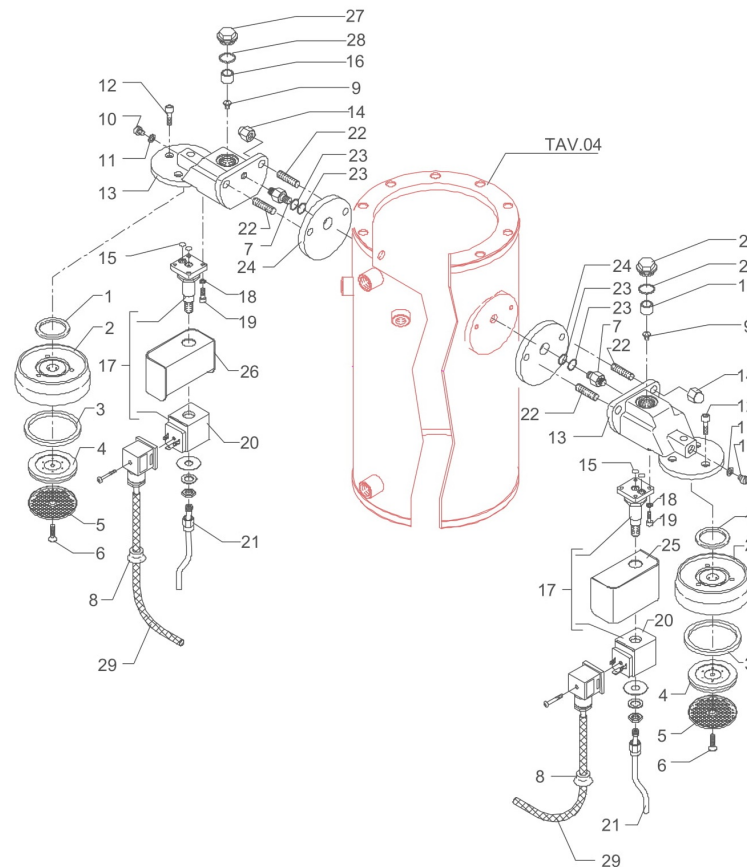

BEZZERA

VERTICALE

TABLE 7
VER03 Mod. DE-PM

TABLE 7
VER03 Mod. DE-PM

POS	CODE	DESCRIPTION
27	5288001CM	PLUG M18 H16 CHROMED BRASS
27	5288001DV	PLUG M18 H16 BRASS PAINTED GOLD
28	7496005	OR GASKET 115 VITON
29	7200515LL	FLEXIBLE HOSE

TABLE 7
VER03 Mod. DE-PM

BEZZERA

VERTICALE

TABLE 8
VER03 Mod. DE-PM

POS	CODE	DESCRIPTION
1	5522056	WATER PLATE - ITALIAN
1	5522057	WATER PLATE - ENGLISH
1	5522053	WATER PLATE - GERMAN
2	7826410CM	SCREW TEB M5X10
3	5964063.02	ASSEMBLY WATER/STEAM TAP
4	5471504	SPRING D14 AISI 302
5	7496076	OR GASKET 112 EPDM 70SH
6	5224605	GASKET-HOLDER D14.7X10.5 BRASS
7	5494002	GASKET D16X6X6 PTFE GRAPHITIZED
9	5163173CM	COMPLETE WATER HOSE CHROMED
10	5221871CM-LL	NUT M18 H25 CHROMED BRASS WHIT GASKET
11	5226610TW	WATER HOSE TERMINAL D23.5X18 CHROMED BRASS
12	5226601TW	WATER HOSE TERMINAL M22 CHROMED
13	5966550	ASSEMBLY WATER HOSE CHROMED BRASS
14	5221869	WASHER D14X19X1.5
15	7371001	INSULATING
16	5522055	STEAM PLATE - ITALIAN
16	5522054	STEAM PLATE - GERMAN
16	5522058	STEAM PLATE - ENGLISH
17	7371509	TAP KNOB
18	5494009	GASKET D16X13,2X2 PTFE
19	5493003	GASKET D20.5X15 H2 NBR 70SH