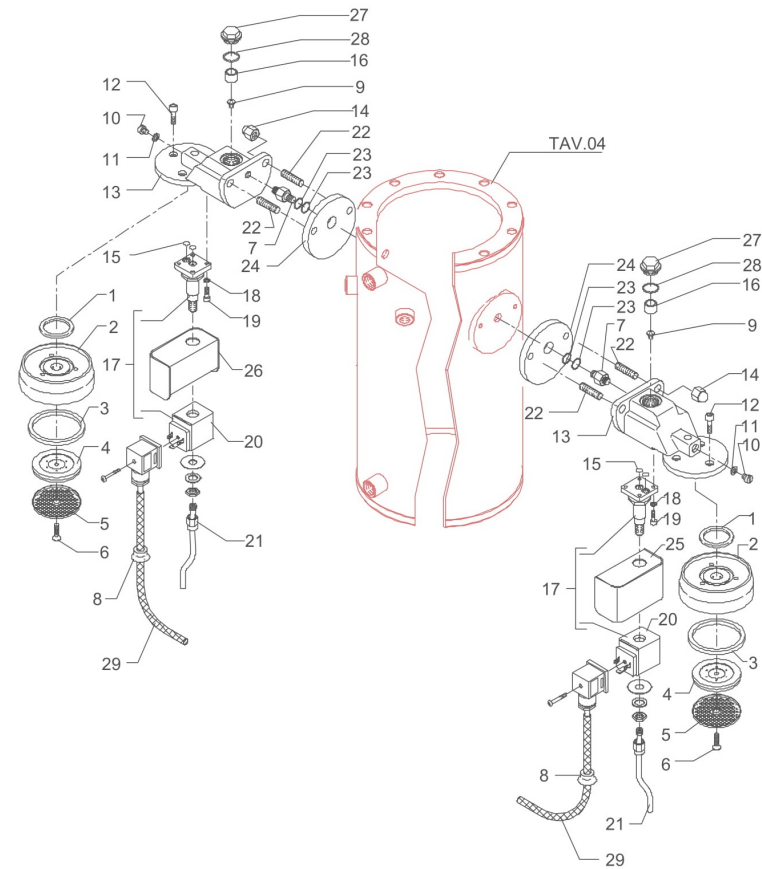

BEZZERA

VERTICALE

TABLE 7
VER03 Mod. DE-PM

TABLE 7
VER03 Mod. DE-PM

POS	CODE	DESCRIPTION
27	5288001CM	PLUG M18 H16 CHROMED BRASS
27	5288001DV	PLUG M18 H16 BRASS PAINTED GOLD
28	7496005	OR GASKET 115 VITON
29	7200515LL	FLEXIBLE HOSE

TABLE 7
VER03 Mod. DE-PM

BEZZERA

VERTICALE

TABLE 8
VER03 Mod. DE-PM

POS	CODE	DESCRIPTION
1	5522056	WATER PLATE - ITALIAN
1	5522057	WATER PLATE - ENGLISH
1	5522053	WATER PLATE - GERMAN
2	7826410CM	SCREW TEB M5X10
3	5964063.02	ASSEMBLY WATER/STEAM TAP
4	5471504	SPRING D14 AISI 302
5	7496076	OR GASKET 112 EPDM 70SH
6	5224605	GASKET-HOLDER D14.7X10.5 BRASS
7	5494002	GASKET D16X6X6 PTFE GRAPHITIZED
9	5163173CM	COMPLETE WATER HOSE CHROMED
10	5221871CM-LL	NUT M18 H25 CHROMED BRASS WHIT GASKET
11	5226610TW	WATER HOSE TERMINAL D23.5X18 CHROMED BRASS
12	5226601TW	WATER HOSE TERMINAL M22 CHROMED
13	5966550	ASSEMBLY WATER HOSE CHROMED BRASS
14	5221869	WASHER D14X19X1.5
15	7371001	INSULATING
16	5522055	STEAM PLATE - ITALIAN
16	5522054	STEAM PLATE - GERMAN
16	5522058	STEAM PLATE - ENGLISH
17	7371509	TAP KNOB
18	5494009	GASKET D16X13,2X2 PTFE
19	5493003	GASKET D20.5X15 H2 NBR 70SH

BEZZERA

VERTICALE

TABLE 8
VER03 Mod. DE-PM

BEZZERA

VERTICALE

TABLE 9
VER03 Mod. DE-PM

POS	CODE	DESCRIPTION
1	7826410CM	SCREW TEB M5X10
2	5283057TW	TAP BODY
3	5522056	WATER PLATE - ITALIAN
3	5522057	WATER PLATE - ENGLISH
3	5522053	WATER PLATE - GERMAN
4	7825001	PLAIN WASHER D8X4X0.8 BRASS
5	7371509	TAP KNOB
6	5522055	STEAM PLATE - ITALIAN
6	5522058	STEAM PLATE - ENGLISH
6	5522054	STEAM PLATE - GERMAN
7	5221804CM	NUT 3/8 G ES.22 H22 CHROMED BRASS
8	7810601	RING D7 UNI 7434 A2
9	5223402TW	NUT SCREW
10	5495001CM	GASKET D28X1 CHROMED BRASS
11	5220413CM	ROD
12	7496075	OR GASKET 10,82X1,78
13	7496002	OR GASKET 115 VITON
14	5970504.01	GASKET-HOLDER WITH DOWEL
15	5493023	TAP GASKET EPT 70SH
16	7822201	CAP NUT M4 BRASS