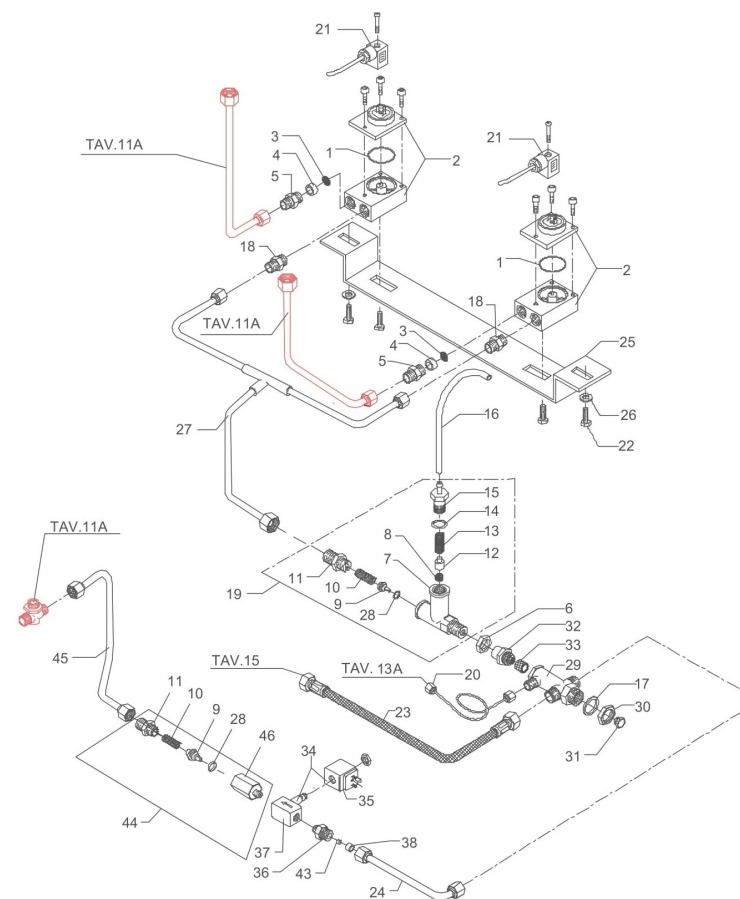

BEZZERA

VERTICALE

TABLE 3A - (up to 31/05/2018)
VER03 Mod. DE

POS	CODE	DESCRIPTION
31	5226405TP	PLUG 1/4 G ES.16 H13 BRASS
32	5302061	FITTING MF 3/8X1/4 G BRASS
33	5471002	FILTER D13.5 H11 AISI 304
34	7702312	SOLENOID VALVE 2 WAY 220/240V PARKER
34	7701114	SOLENOID VALVE 2 WAY 110V PARKER
35	7630324	SOLENOID VALVE COIL 110V PARKER
35	7630325	SOLENOID VALVE COIL 220/240V PARKER
36	5225238	STRAIGHT FITTING M13X1/8 G
37	7703011	ELECTROPILOT PARKER
38	5471019	FILTER D8.5X5 AISI304
43	5223003	JET M6X6 HOLE D0.8 BRASS
44	5965076.01	COMPLETE CHECK VALVE
45	5162262LL	OUTLET HOSE L/A
46	5221416	CHECK VALVE BODY

BEZZERA

VERTICALE

TABLE 3A - (up to 31/05/2018)
VER03 Mod. DE