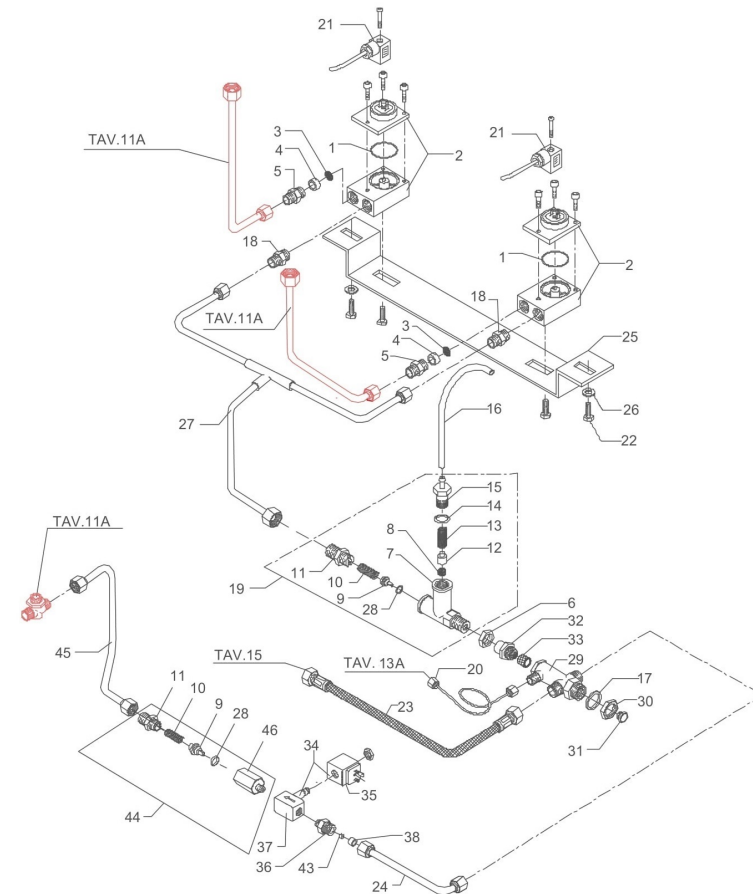

BEZZERA

VERTICALE

TABLE 3A - (from 01/06/2018)
VER03 Mod. DE

POS	CODE	DESCRIPTION
1	7496020	OR GASKET 2112 VITON
2	7431001.01	FLOW METER + AUT. WITH LED
3	5471001	NET FILTER D11 AISI 304
4	5191501	SPACER D11X8X6.5 PTFE
5	5302009	STRAIGHT FITTING M12 X 1/4 G H24 BRASS
6	5221821	NUT 1/4 G H5 BRASS
7	5283048	SURPRESSION VALVE BODY
8	5493001	GASKET D8X4 EPT 70SH
9	5224615TP	GASKET-HOLDER
10	5471505	CALIBRATED SPRING D0.45 H22 AISI 302
11	5302018	STRAIGHT FITTING 1/4 G ES.16 H29.5 BRASS
12	5224619TP	GASKET-HOLDER
13	5471506.01	CALIBRATED SPRING D1.1 H32 AISI 302
14	7496052	OR GASKET 114
15	5302071	RUBBER-HOLDER FITTING M12X1
16	5194554	SURPRESSION VALVE DRAIN HOSE
17	5999906	WASHER D20X30
18	5302001	STRAIGHT FITTING 1/4 GXM13
19	5965164	ASSEMBLY SURPRESSION VALVE 12BAR
20	7400901	CAPILLARY 1.27X2.51X500 1/8 G M12X1
21	7631505	FLOW METER CONNECTOR
22	7816405	SCREW TE M4X12 UNI 5739 A2
23	7200504	FLEX INOX 3/8 G
24	5162261LL	INLET PIPE L/A
25	5038105LW	BRACKET FOR FLOW METER
26	7815003	PLAIN WASHER D5 UNI 6592 A2
27	5162257LL	SURPRESSION VALVE / CONT. VOL.
28	7496018	OR GASKET 105 VITON
29	5302501	MULTIPLE FITTING 5 WAY BRASS
30	5221823	NUT M20x1.25 ES.26 H5 BRASS

BEZZERA

VERTICALE

TABLE 3A - (from 01/06/2018)
VER03 Mod. DE