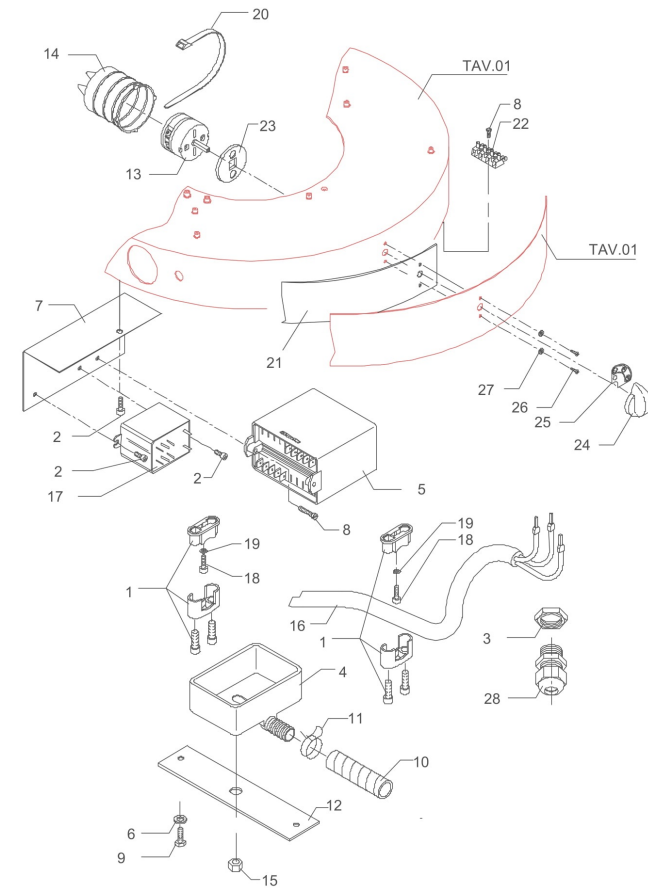

BEZZERA

VERTICALE

TABLE 12
VER03 Mod. PM

BEZZERA**VERTICALE**TABLE 12
VER03 Mod. PM

POS	CODE	DESCRIPTION
26	7826204	SCREW TCI M3X20
27	7813801	WASHER D4
28	7614002	CABLE-PRESS PG21 POLYAMIDE

BEZZERA**VERTICALE**TABLE 12
VER03 Mod. PM

BEZZERA**VERTICALE**TABLE 13A
VER03 Mod. DE

POS	CODE	DESCRIPTION
1	7665524.01PR	KEYBOARD SHEET WHITE LED
2	5053042LW	COVER
3	7819908	SCREW TTEI M4X8
4	5123003.02CM	ELECTRONIC DOSAGE BOX CHROMED BRASS
4	5123003.02DV	ELECTRONIC DOSAGE BOX BRASS PAINTED GOLD
5	7633622LL	GREEN LAMP 110/240V
6	7633621LL	ORANGE LAMP 110/240V
7	7432526	WHITE PRESSURE GAUGE D52 1/4 G 16 BAR
9	7663552	CONNECTING CABLE 8 POLES 1 -2 GR. 800MM
10	7816002	SCREW TCEI M4X12
12	5302062	REDUCTION FITTING 1/4 GX1/8 G
13	5038113LW	BRACKET FOR PRESSURE GAUGE SUPPORT
14	7815003	PLAIN WASHER D5 UNI 6592 A2
15	7816405	SCREW TE M4X12 UNI 5739 A2
16	7493015	GASKET
17	7639916R	5 PUSH BUTTON SERIES
18	5222218	SPACER
19	5191511	SPACER L.10MM M3
20	7802401	SELF-LOCKING NUT M3 UNI 7473
21	7809800	TAPPING SCREW TB D3.9 X 9.5 UNI6954 A2
22	5222009CM	MANOMETER LABEL (from 16.11.2015)