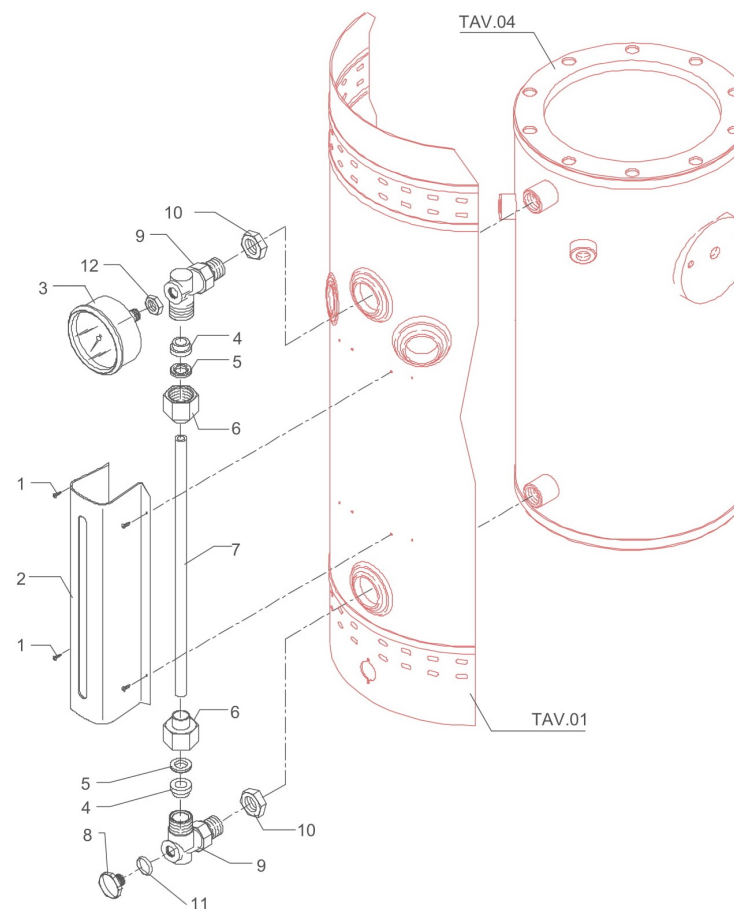

TABLE 6

VER03 Mod. DE-PM

POS	CODE	DESCRIPTION
1	7818002	TAPPING SCREW TB D2.9X9.5 UNI 6954 A2
2	5123002DV	GLASS-LEVEL COVER BRASS PAINTED GOLD
2	5123002.01CM	GLASS-LEVEL COVER CHROMED BRASS
3	7432527	WHITE PRESSURE GAUGE 1/4 G D63 2,5 BAR
4	5493026	GLASS-LEVEL GASKET RUBBER
5	5224802	GASKET-PRESS D18X11X3
6	5221841CM	NUT 1/2 G
7	5430503	LEVEL HOSE L=265MM
8	5288006CM	PLUG 1/4 G ES.16 H13 BRASS
9	5302513CM	GLASS LEVEL FITTING
10	5221826CM	NUT 3/8 G ES.22X5
11	7496005	OR GASKET 115 VITON
12	5221881CM	NUT 1/4 G

TABLE 6

VER03 Mod. DE-PM