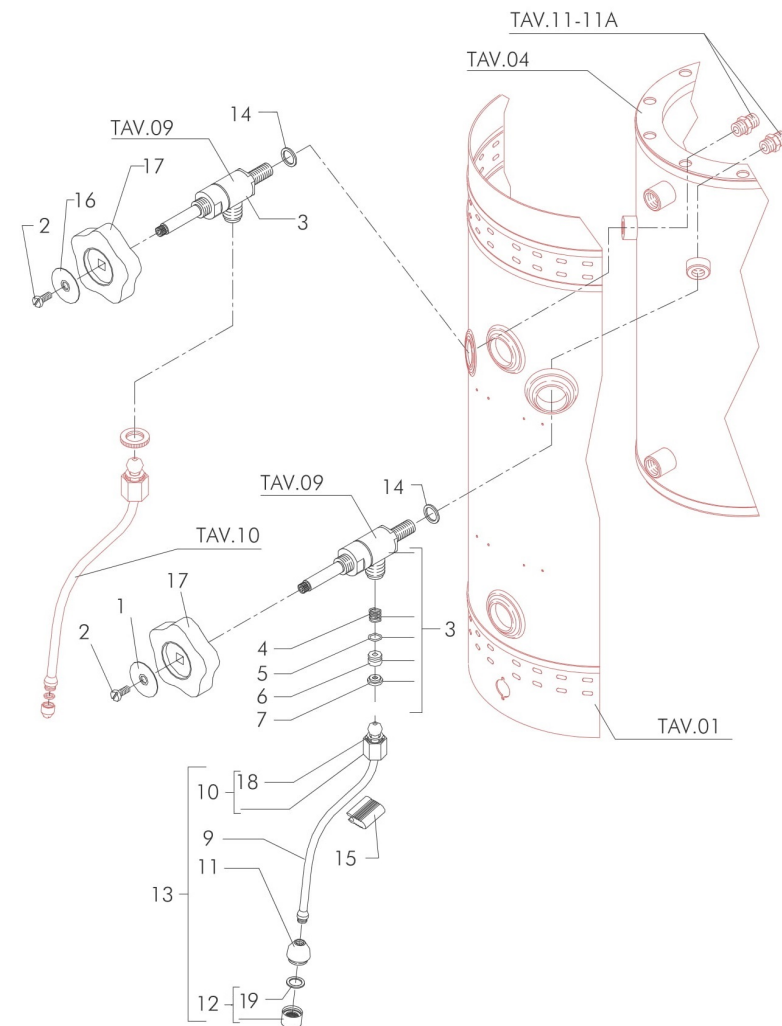

TABLE 7
VER03 Mod. DE-PM

BEZZERA

VERTICALE

TABLE 8
VER03 Mod. DE-PM

POS	CODE	DESCRIPTION
1	5522056	WATER PLATE - ITALIAN
1	5522057	WATER PLATE - ENGLISH
1	5522053	WATER PLATE - GERMAN
2	7826410CM	SCREW TEB M5X10
3	5964063.02	ASSEMBLY WATER/STEAM TAP
4	5471504	SPRING D14 AISI 302
5	7496076	OR GASKET 112 EPDM 70SH
6	5224605	GASKET-HOLDER D14.7X10.5 BRASS
7	5494002	GASKET D16X6X6 PTFE GRAPHITIZED
9	5163173CM	COMPLETE WATER HOSE CHROMED
10	5221871CM-LL	NUT M18 H25 CHROMED BRASS WHIT GASKET
11	5226610TW	WATER HOSE TERMINAL D23.5X18 CHROMED BRASS
12	5226601TW	WATER HOSE TERMINAL M22 CHROMED
13	5966550	ASSEMBLY WATER HOSE CHROMED BRASS
14	5221869	WASHER D14X19X1.5
15	7371001	INSULATING
16	5522055	STEAM PLATE - ITALIAN
16	5522054	STEAM PLATE - GERMAN
16	5522058	STEAM PLATE - ENGLISH
17	7371509	TAP KNOB
18	5494009	GASKET D16X13,2X2 PTFE
19	5493003	GASKET D20.5X15 H2 NBR 70SH

BEZZERA

VERTICALE

TABLE 8
VER03 Mod. DE-PM

BEZZERA

VERTICALE

TABLE 9
VER03 Mod. DE-PM

POS	CODE	DESCRIPTION
1	7826410CM	SCREW TEB M5X10
2	5283057TW	TAP BODY
3	5522056	WATER PLATE - ITALIAN
3	5522057	WATER PLATE - ENGLISH
3	5522053	WATER PLATE - GERMAN
4	7825001	PLAIN WASHER D8X4X0.8 BRASS
5	7371509	TAP KNOB
6	5522055	STEAM PLATE - ITALIAN
6	5522058	STEAM PLATE - ENGLISH
6	5522054	STEAM PLATE - GERMAN
7	5221804CM	NUT 3/8 G ES.22 H22 CHROMED BRASS
8	7810601	RING D7 UNI 7434 A2
9	5223402TW	NUT SCREW
10	5495001CM	GASKET D28X1 CHROMED BRASS
11	5220413CM	ROD
12	7496075	OR GASKET 10,82X1,78
13	7496002	OR GASKET 115 VITON
14	5970504.01	GASKET-HOLDER WITH DOWEL
15	5493023	TAP GASKET EPT 70SH
16	7822201	CAP NUT M4 BRASS