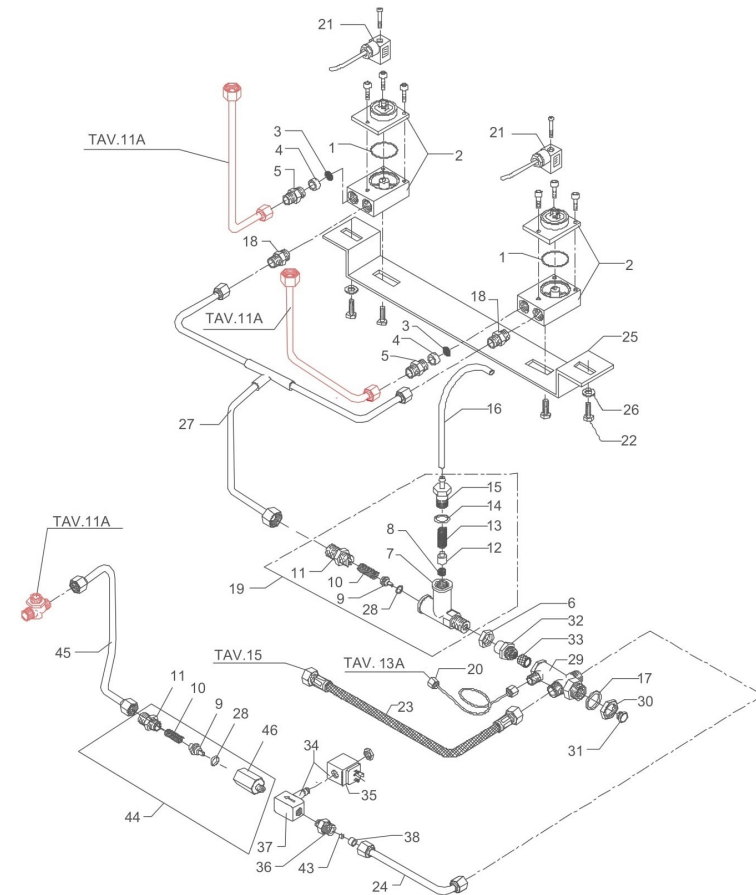

BEZZERA

VERTICALE

TABLE 3A - (from 01/06/2018)
VER03 Mod. DE

POS	CODE	DESCRIPTION
31	5226405TP	PLUG 1/4 G ES.16 H13 BRASS
32	5302061	FITTING MF 3/8X1/4 G BRASS
33	5471002	FILTER D13.5 H11 AISI 304
34	7702322	SOLENOID VALVE 2 WAY 220/230V OLAB
34	7701114	SOLENOID VALVE 2 WAY 110V PARKER
35	7630324	SOLENOID VALVE COIL 110V PARKER
35	7630341	SOLENOID VALVE COIL 220/230V OLAB
36	5225238	STRAIGHT FITTING M13X1/8 G
37	7703018	ELECTROPILOT OLAB
37	7703011	ELECTROPILOT PARKER
38	5471019	FILTER D8.5X5 AISI304
43	5223003	JET M6X6 HOLE D0.8 BRASS
44	5965076.01	COMPLETE CHECK VALVE
45	5162262LL	OUTLET HOSE L/A
46	5221416	CHECK VALVE BODY

BEZZERA

VERTICALE

TABLE 3A - (from 01/06/2018)
VER03 Mod. DE