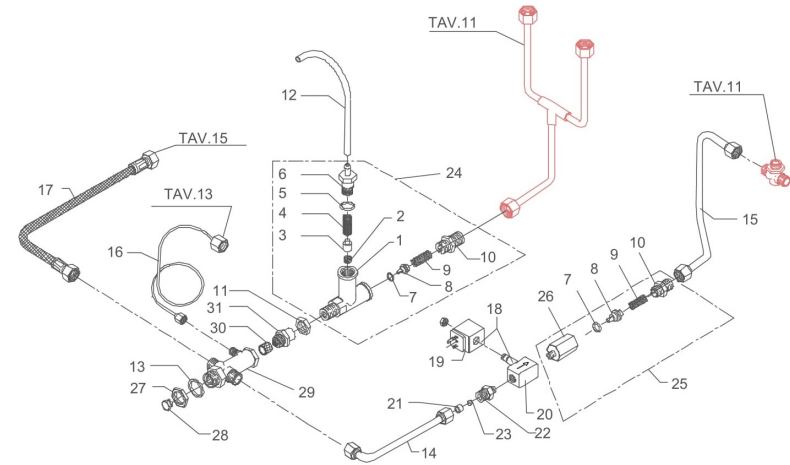

BEZZERA**VERTICALE**

TABLE 3 - (up to 31/05/2018)
VER03 Mod. PM

BEZZERA

VERTICALE

TABLE 3 - (from 01/06/2018)
VER03 Mod. PM

POS	CODE	DESCRIPTION
1	5283048	SURPRESSION VALVE BODY
2	5493001	GASKET D8X4 EPT 70SH
3	5224619TP	GASKET-HOLDER
4	5471506.01	CALIBRATED SPRING D1.1 H32 AISI 302
5	7496052	OR GASKET 114
6	5302071	RUBBER-HOLDER FITTING M12X1
7	7496018	OR GASKET 105 VITON
8	5224615TP	GASKET-HOLDER
9	5471505	CALIBRATED SPRING D0.45 H22 AISI 302
10	5302018	STRAIGHT FITTING 1/4
11	5221821	NUT 1/4
12	5194554	HOSE D8X5 L=250 SILICONE
13	5999906	WASHER D20X30
14	5162261LL	INLET AUTOMATIC LEVEL HOSE DE
15	5162262LL	OUTLET HOSE L/A DE
16	7400901	CAPILLARY 1.72X2.51X500 1/8
17	7200504	FLEX INOX 3/8 G
18	7702322	SOLENOID VALVE 2 WAY 220/230V OLAB
18	7701114	SOLENOID VALVE 2 WAY 110V PARKER
19	7630341	SOLENOID VALVE COIL 220/230V OLAB
19	7630324	SOLENOID VALVE COIL 110V PARKER
20	7703011	ELECTROPILOT PARKER
20	7703018	ELECTROPILOT OLAB
21	5471019	FILTER D8,5X5 AISI304
22	5225238	STRAIGHT FITTING M13X1/8
23	5223003	JET M6X6 HOLE D0.8 BRASS
24	5965164	ASSEMBLY SURPRESSION VALVE 12BAR
25	5965076.01	COMPLETE CHECK VALVE
26	5221416	CHECK VALVE BODY
27	5221823	NUT M20x1.25 ES.26 H5 BRASS