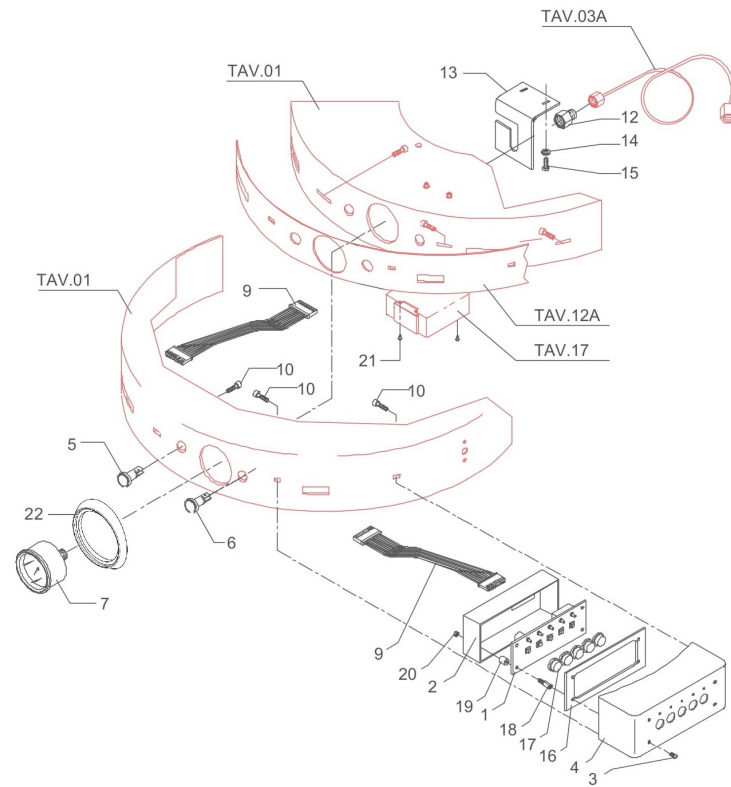

BEZZERA

VERTICALE

TABLE 13A
VER03 Mod. DE

POS	CODE	DESCRIPTION
1	7665524.01PR	KEYBOARD SHEET WHITE LED
2	5053042LW	COVER
3	7819908	SCREW TTEI M4X8
4	5123003.02CM	ELECTRONIC DOSAGE BOX CHROMED BRASS
4	5123003.02DV	ELECTRONIC DOSAGE BOX BRASS PAINTED GOLD
5	7633622LL	GREEN LAMP 110/240V
6	7633621LL	ORANGE LAMP 110/240V
7	7432526	WHITE PRESSURE GAUGE D52 1/4 G 16 BAR
9	7663552	CONNECTING CABLE 8 POLES 1 -2 GR. 800MM
10	7816002	SCREW TCEI M4X12
12	5302062	REDUCTION FITTING 1/4 GX1/8 G
13	5038113LW	BRACKET FOR PRESSURE GAUGE SUPPORT
14	7815003	PLAIN WASHER D5 UNI 6592 A2
15	7816405	SCREW TE M4X12 UNI 5739 A2
16	7493015	GASKET
17	7639916R	5 PUSH BUTTON SERIES
18	5222218	SPACER
19	5191511	SPACER L.10MM M3
20	7802401	SELF-LOCKING NUT M3 UNI 7473
21	7809800	TAPPING SCREW TB D3.9 X 9.5 UNI6954 A2
22	5222009CM	MANOMETER LABEL (from 16.11.2015)

BEZZERA

VERTICALE

TABLE 13A
VER03 Mod. DE