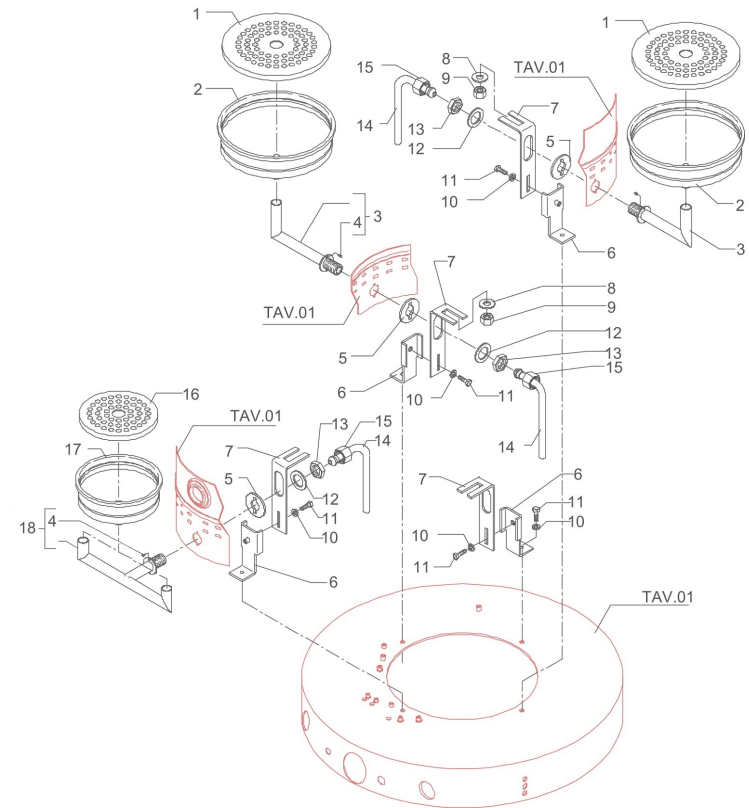

BEZZERA

VERTICALE

TABLE 2
VER03 Mod. DE-PM

BEZZERA

VERTICALE

TABLE 3A - (up to 31/05/2018)
VER03 Mod. DE

POS	CODE	DESCRIPTION
1	7496020	OR GASKET 2112 VITON
2	7431001	FLOW METER + AUT. WITH LED
3	5471001	NET FILTER D11 AISI 304
4	5191501	SPACER D11X8X6.5 PTFE
5	5302009	STRAIGHT FITTING M12 X 1/4 G H24 BRASS
6	5221821	NUT 1/4 G H5 BRASS
7	5283048	SURPRESSION VALVE BODY
8	5493001	GASKET D8X4 EPT 70SH
9	5224615TP	GASKET-HOLDER
10	5471505	CALIBRATED SPRING D0.45 H22 AISI 302
11	5302018	STRAIGHT FITTING 1/4 G ES.16 H29.5 BRASS
12	5224619TP	GASKET-HOLDER
13	5471506.01	CALIBRATED SPRING D1.1 H32 AISI 302
14	7496052	OR GASKET 114
15	5302071	RUBBER-HOLDER FITTING M12X1
16	5194554	SURPRESSION VALVE DRAIN HOSE
17	5999906	WASHER D20X30
18	5302001	STRAIGHT FITTING 1/4 GXM13
19	5965164	ASSEMBLY SURPRESSION VALVE 12BAR
20	7400901	CAPILLARY 1.27X2.51X500 1/8 G M12X1
21	7631505	FLOW METER CONNECTOR
22	7816405	SCREW TE M4X12 UNI 5739 A2
23	7200504	FLEX INOX 3/8 G
24	5162261LL	INLET PIPE L/A
25	5038105LW	BRACKET FOR FLOW METER
26	7815003	PLAIN WASHER D5 UNI 6592 A2
27	5162257LL	SURPRESSION VALVE / CONT. VOL.
28	7496018	OR GASKET 105 VITON
29	5302501	MULTIPLE FITTING 5 WAY BRASS
30	5221823	NUT M20x1.25 ES.26 H5 BRASS