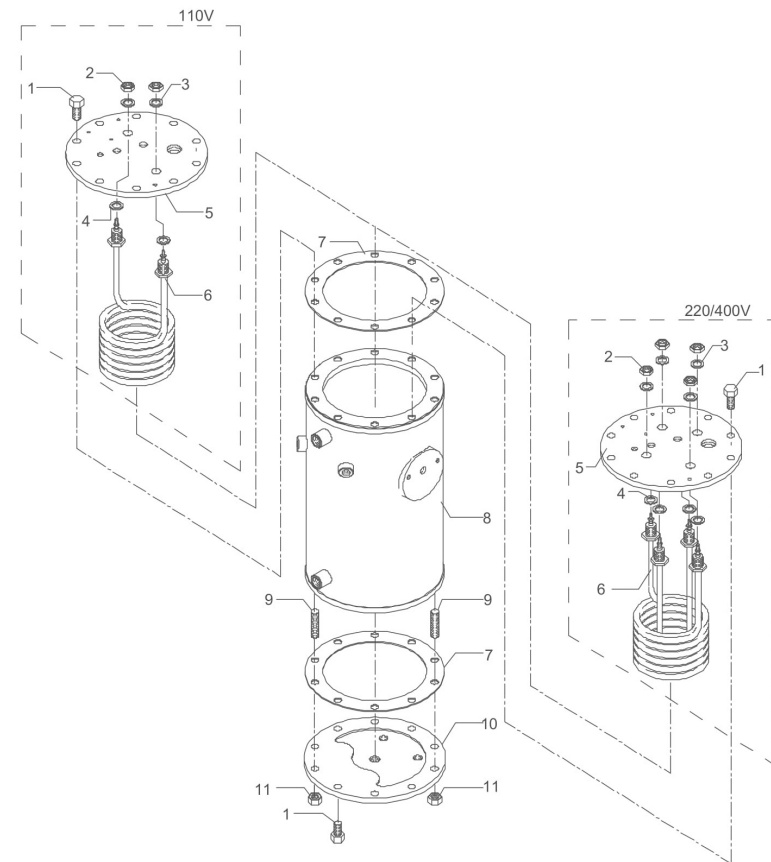

BEZZERA**VERTICALE**TABLE 4
VER03 Mod. DE-PM

BEZZERA

VERTICALE

TABLE 5
VER03 Mod. DE-PM

POS	CODE	DESCRIPTION
1	7433001	PRESSURE SWITCH SIRAI P302/6 110V
3	5162102LL	PRESSURE SWITCH HOSE
4	5302010	STRAIGHT FITTING M12XM10 BRASS
5	7826212	SCREW TCI M4X6 UNI 6107 BRASS
6	7825001	PLAIN WASHER D8X4X0.8 BRASS
7	7634819	THERMIC SAFETY DEVICE 250V 130 C
8	7614501	EARTHED LABEL
9	7615003	FASTON 45 HOLE D4.3
10	5265802	MAXIMUM LEVEL PROBE D3X180X6.3
11	5225205	STRAIGHT FITTING M10 BRASS
12	5192001	PROBE SHEATH D8X45 HOLE D3
13	5225209TP	STRAIGHT FITTING 1/4 G XM10 BRASS
14	5265810	MINIMUM LEVEL PROBE D3X200X4.8
15	5973042	ASSEMBLY MAXIMUM LEVEL PROBE
16	5973043	ASSEMBLY MINIMUM LEVEL PROBE
17	5965015.06	ASSEMBLY SAFETY VALVE 1.5 BAR
18	5963047	COMPLETE CUP
19	7496094	GASKET
20	5264017.01	STUD
21	5226417.01	PLUG