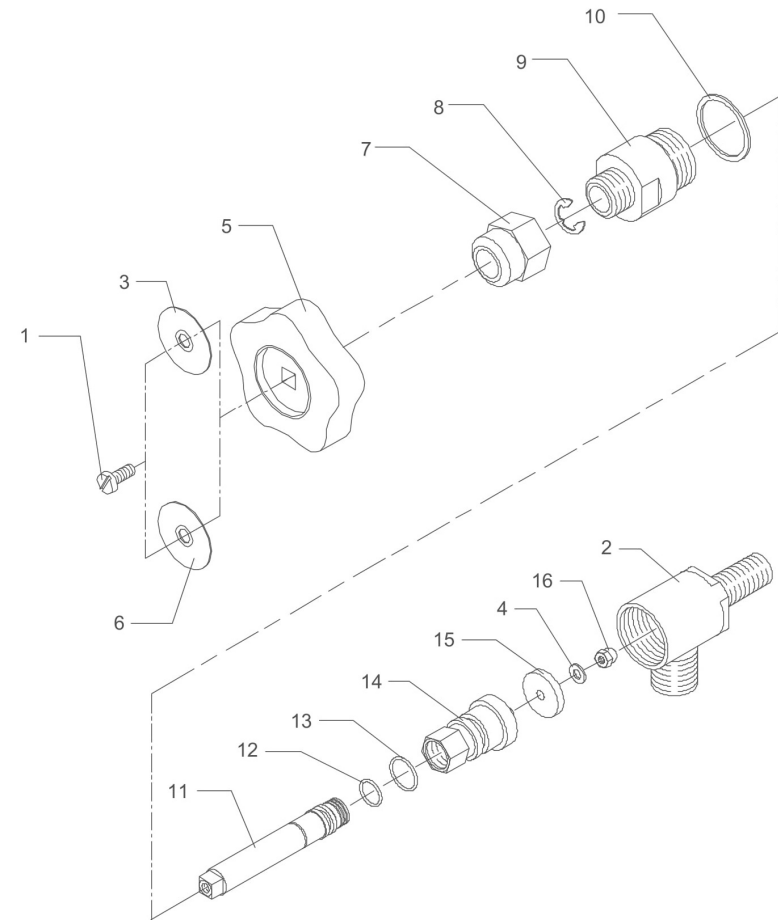

BEZZERA

VERTICALE

TABLE 8
VER03 Mod. DE-PM

BEZZERA

VERTICALE

TABLE 9
VER03 Mod. DE-PM

POS	CODE	DESCRIPTION
1	7826410CM	SCREW TEB M5X10
2	5283057TW	TAP BODY
3	5522056	WATER PLATE - ITALIAN
3	5522057	WATER PLATE - ENGLISH
3	5522053	WATER PLATE - GERMAN
4	7825001	PLAIN WASHER D8X4X0.8 BRASS
5	7371509	TAP KNOB
6	5522055	STEAM PLATE - ITALIAN
6	5522058	STEAM PLATE - ENGLISH
6	5522054	STEAM PLATE - GERMAN
7	5221804CM	NUT 3/8 G ES.22 H22 CHROMED BRASS
8	7810601	RING D7 UNI 7434 A2
9	5223402TW	NUT SCREW
10	5495001CM	GASKET D28X1 CHROMED BRASS
11	5220413CM	ROD
12	7496075	OR GASKET 10,82X1,78
13	7496002	OR GASKET 115 VITON
14	5970504.01	GASKET-HOLDER WITH DOWEL
15	5493023	TAP GASKET EPT 70SH
16	7822201	CAP NUT M4 BRASS

BEZZERA

VERTICALE

TABLE 9
VER03 Mod. DE-PM

TABLE 10
VER03 Mod. DE-PM

POS	CODE	DESCRIPTION
1	5471504	SPRING D14 AISI 302
2	7496076	OR GASKET 112 EPDM 70SH
3	5224605	GASKET-HOLDER D14.7X10.5 BRASS
4	5494002	GASKET D16X6X6 PTFE GRAPHITIZED
6	5221871CM-LL	NUT M18 H25 CHROMED BRASS WHIT GASKET
7	5163172CM	COMPLETE STEAM HOSE CHROMED
8	5494001	GASKET D8.5X5X3.2 PTFE
9	5226602	STEAM HOSE TERMINAL CHROMED
10	5966533	ASSEMBLY STEAM HOSE CHROMED
11	7371001	INSULATING
12	5494009	GASKET D16X13,2X2 PTFE