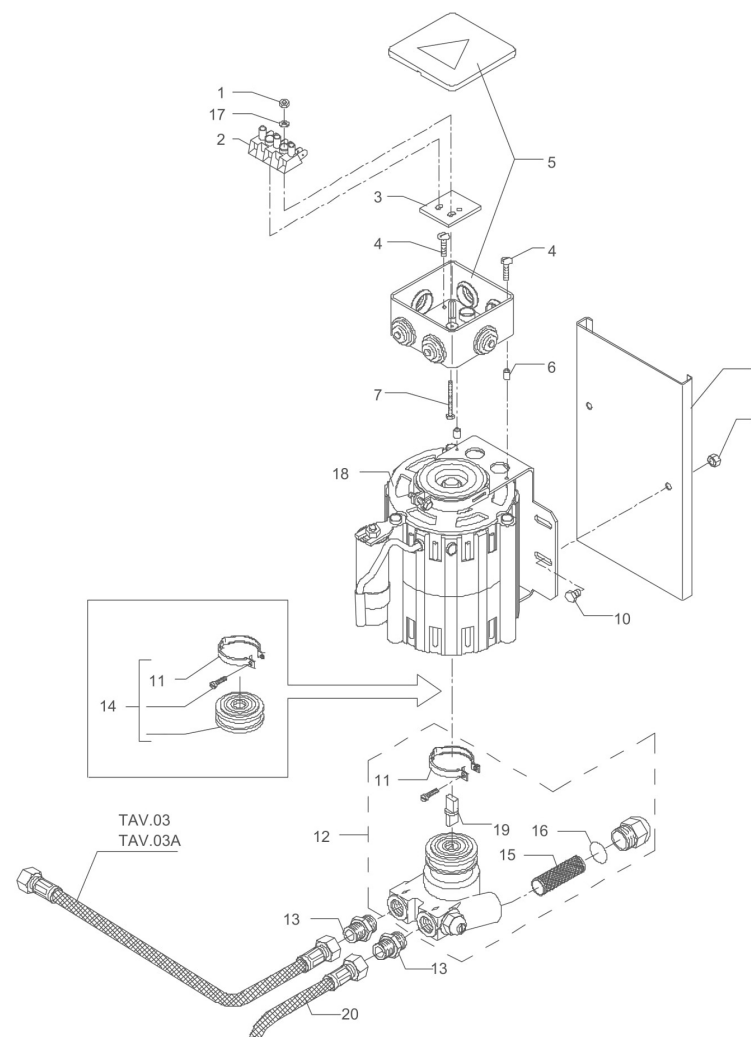

BEZZERA

VERTICALE

TABLE 15
VER03 Mod. DE-PM

POS	CODE	DESCRIPTION
1	5195001	NUT M4 NYLON
2	7612512	CLAMP 3 CONTACTS
3	5342007	PLATE FOR CLAMP
4	7816201	SCREW TCI M4X12 UNI 6107 A2
5	5373304	BOX 80X80X40
6	5191502	SPACER PTFE
7	7826404	SCREW TE M4X40
8	5038409LW	MOTOR SUPPORT
9	7821403	NUT M6 UNI 5587 BRASS
10	7806405ZN	SCREW TE M6X8
11	7611508	PUMP CLAMP
12	7730506	PUMP 100 L/H PA104X 1-2GR
13	5302012.01AL	STRAIGHT FITTING 3/8
14	7730508	PUMP JOINT KIT
15	7374005	PUMP FILTER
16	7496033	OR GASKET FOR PUMP FILTER
17	7374004	WASHER D4 NYLON
18	7742206	ELECTRIC MOTOR 220/240V 50/60HZ
18	7741102	ELECTRIC MOTOR 110V
19	7472401	PUMP JOINT
20	7200507	FLEXIBLE HOSE 3/8

BEZZERA

VERTICALE

TABLE 15
VER03 Mod. DE-PM