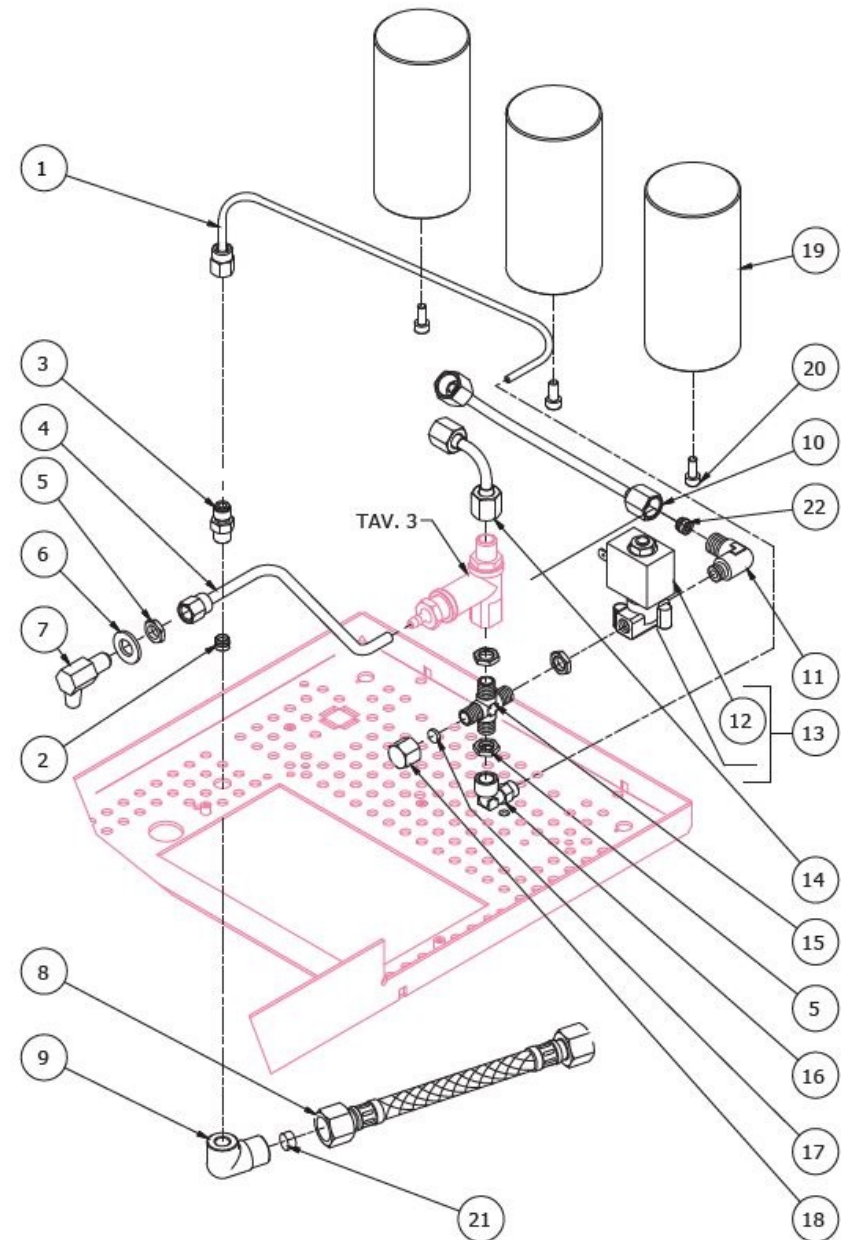

**BEZZERA**

**STREGA**

TABLE 2B  
STREGA Mod. R

TABLE 3 - (up to 30/10/2012)  
STREGA

POS	CODE	DESCRIPTION
1	5302017TP	STRAIGHT FITTING M12 H26.5 OT
2	5471505	SPRING
3	5224615TP	GASKET-HOLDER
4	7496018	OR GASKET 105 VITON
5	5283049	SURPRESSION VALVE BODY
6	5493001	GASKET D8 X 4 EPT 70SH
7	5224619TP	GASKET-HOLDER
8	5471506.01	CALIBRATED SPRING D1 H26 AISI 302
9	7496052	OR GASKET 114
10	5302072	RUBBER-HOLDER FITTING
11	5965165	ASSEMBLY SURPRESSION VALVE 12BAR

TABLE 3 - (up to 30/10/2012)  
STREGA

TABLE 3 - (from 31/10/2012 )  
STREGA

POS	CODE	DESCRIPTION
1	5302017TP	STRAIGHT FITTING M12 H26.5 OT
2	5471505	SPRING
3	5224615TP	GASKET-HOLDER
4	7496018	OR GASKET 105 VITON
5	5283053TP	SURPRESSION VALVE BODY
6	5493042	GASKET D.11X3
7	5224620TP	GASKET-HOLDER
8	5471539	CALIBRATED SPRING D.1,6
9	7496052	OR GASKET 114
10	5302077TP	RUBBER-HOLDER FITTING
11	5965212.01AL	ASSEMBLY SURPRESSION VALVE 12BAR
12	5471019	INOX WIRE FILER D8,5X5 AISI304