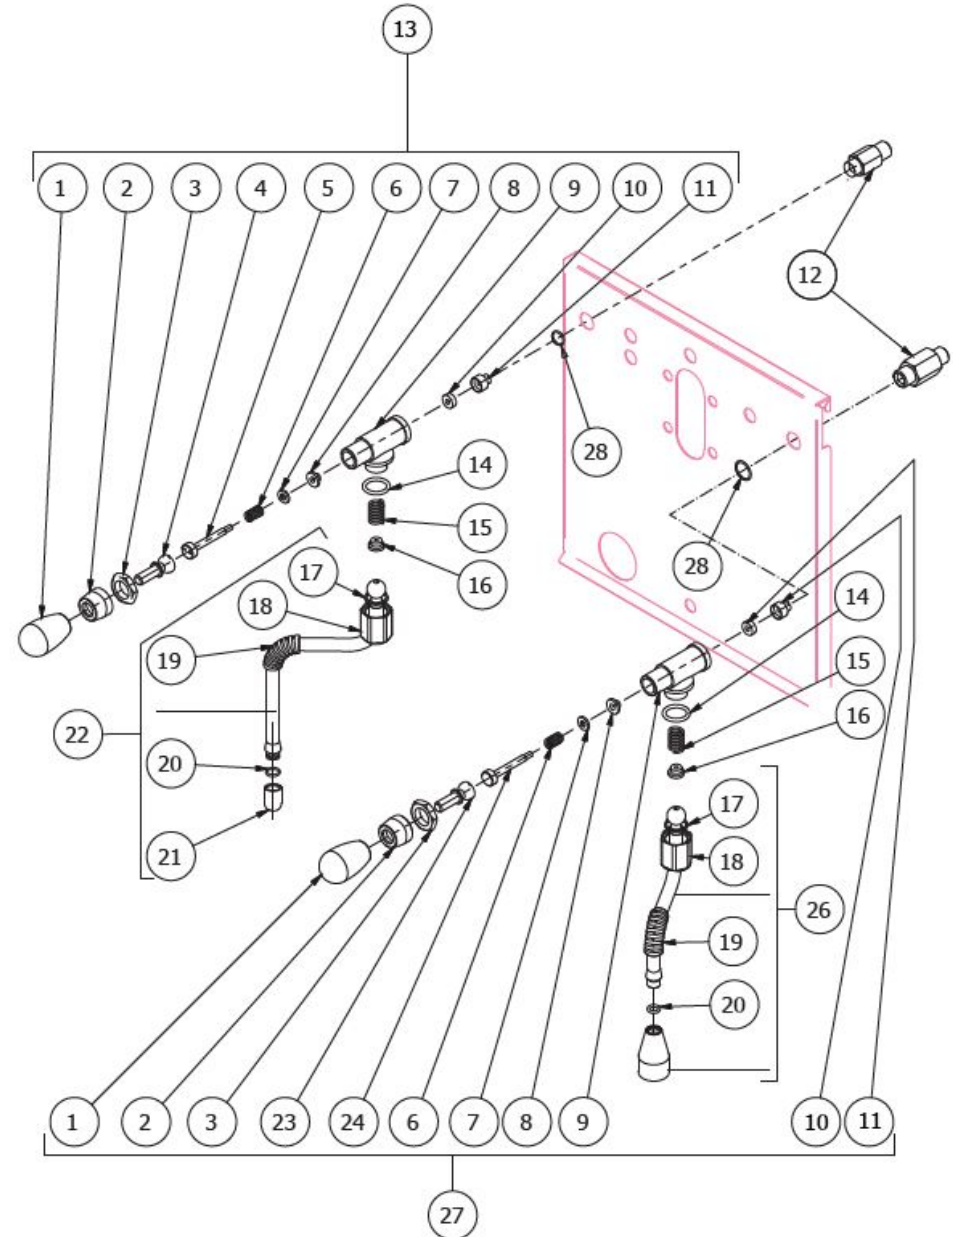

TABLE 6 - (from 29/01/2014)
STREGA

POS	CODE	DESCRIPTION
1	7371511.01	LEVER KNOB
2	5222823CM	RING NUT 3/8
3	5221826CM	NUT 3/8
4	5225610	ARTICULATION M8 INOX
5	5260204DL	SHAFT D12X47
6	5471513	SPRING
7	5261801	WASHER D11
8	5494004	GASKET D12 X 6 PTFE GRAPHITIZED
9	5283055TW	TAP BODY OT FOR OR
10	5496042	GASKET D11X4X4 EPT 70 (C6)
11	5224603TP	GASKET-HOLDER
12	5225417TP	FITTING M14XM13 WHIT OR
13	5964085.01AL	ASSEMBLY TAP WITH OR
14	7496072	OR GASKET 121
15	5471532	SPRING
16	5190501	COMPLETE CUP
17	5494017	OR GASKET 115 EP856
18	5221872TW	NUT 3/8
19	7371003	INSULATING
20	7496084	GASKET
21	7305014	TERMINAL 2 HOLES
22	7479990.01TW	ASSEMBLY STEAM HOSE TERMINAL 2 HOLES
23	5225608	ARTICULATION M8 INOX
24	5260203DL	SHAFT D12X47
26	7479985.01TW	ASSEMBLY WATER HOSE
27	5964084.01AL	ASSEMBLY TAP WITH OR
28	7496052	OR GASKET 114

TABLE 6 - (from 29/01/2014)
STREGA