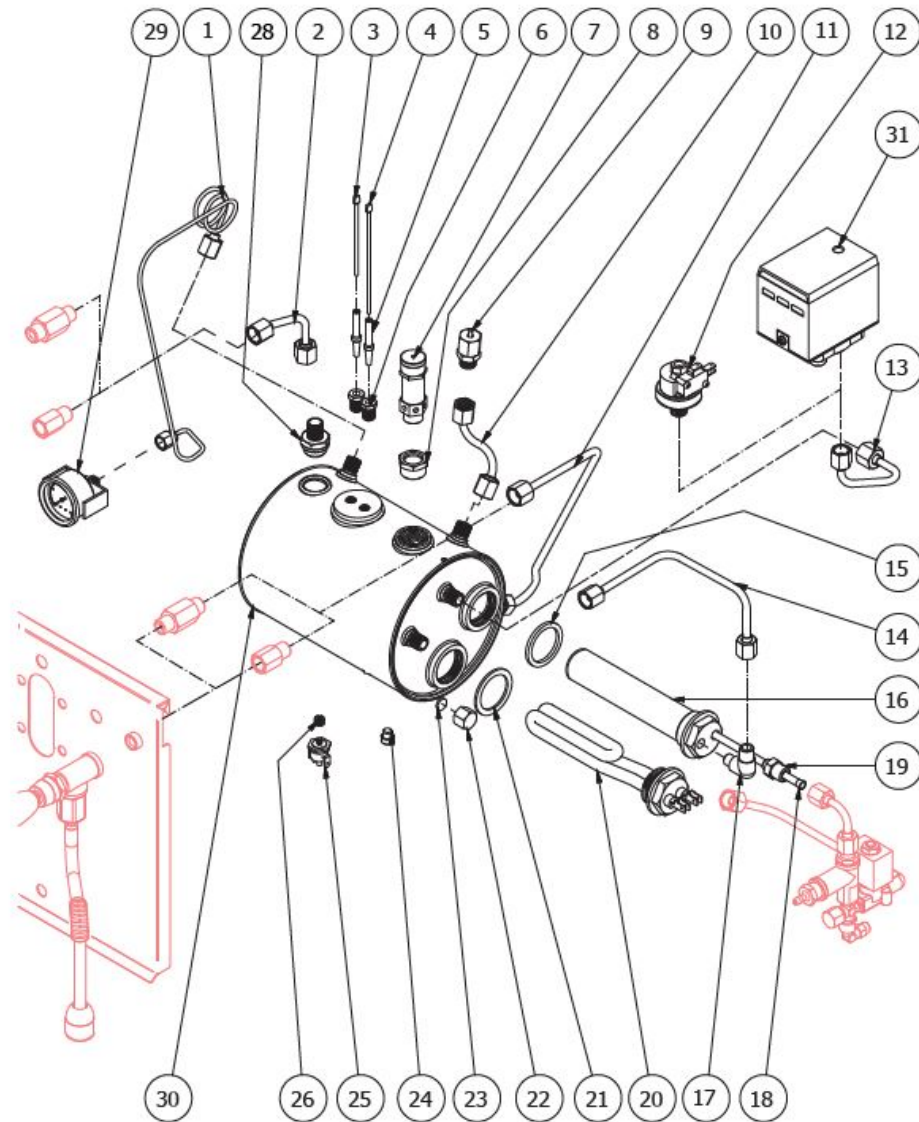

TABLE 3 - (up to 30/10/2012)  
STREGA

TABLE 3 - (from 31/10/2012 )  
STREGA

POS	CODE	DESCRIPTION
1	5302017TP	STRAIGHT FITTING M12 H26.5 OT
2	5471505	SPRING
3	5224615TP	GASKET-HOLDER
4	7496018	OR GASKET 105 VITON
5	5283053TP	SURPRESSION VALVE BODY
6	5493042	GASKET D.11X3
7	5224620TP	GASKET-HOLDER
8	5471539	CALIBRATED SPRING D.1,6
9	7496052	OR GASKET 114
10	5302077TP	RUBBER-HOLDER FITTING
11	5965212.01AL	ASSEMBLY SURPRESSION VALVE 12BAR
12	5471019	INOX WIRE FILER D8,5X5 AISI304

TABLE 3 - (from 31/10/2012 )  
STREGA

**BEZZERA**

**STREGA**

TABLE 4  
STREGA

POS	CODE	DESCRIPTION
1	7400901	PRESSURE GAUGE CAPILLARY
2	5162234LL	STEAM TAP HOSE
3	5265819	LEVEL PROBE D3 X 80 X 6.3
4	5265812	MINIMUM LEVEL PROBE D3 X 110 X 4.8
5	5192001	PROBE SHEATH D8 X 45 HOLE D3 PTFE
6	5225205	STRAIGHT FITTING M10 OT
7	7452509.02	SAFETY VALVE (from 01.03.11)
8	5225413	REDUCTION GEAR 1/2
9	7452511	VALVE
10	5162239.01LL	VALVE HOSE
11	5162233LL	WATER TAP HOSE
12	7433013	PRESSOSTAT XP/100 1/4
13	5162288LL	PRESSURE SWITCH HOSE
14	5162318LL	EXCHANGER HOSE-GROUP
15	5495007	GASKET D32 X 3 BRASS
16	5329019DC-AL	2 HOLES HEAT EXCHANGER 140MM
17	5301504TR	UNION ELBOW 1/8
18	5192301	SUCTION HOSE D6 L=130MM PTFE
19	5302006TP	STRAIGHT FITTING 1/8
20	5721127TP	HEATING ELEMENT 1350 110V
20	5722240TP	HEATING ELEMENT COPPER 220/240V - 1250/1450W
21	5492025	GASKET D42x32x2 PTFE
22	5221813	CAP NUT M12
23	5492008	GASKET D10.5 X 2
24	5227002	SCREW M8 X 6 OT
25	7434009	THERMOSTAT MANUAL 16A 135°C
26	5227007	DOWEL M8 X 6 HOLE M4
28	5302005	STRAIGHT FITTING 3/8
29	7432522	PRESSURE GAUGE D40 3BAR
30	5320501.02BL	ASSEMBLY BOILER POLISHED

**BEZZERA**

**STREGA**

TABLE 4  
STREGA

**BEZZERA****STREGA**TABLE 4  
STREGA

POS	CODE	DESCRIPTION
31	7433001	PRESSURE SWITCH P302/6 30A (only TOP version)

**BEZZERA****STREGA**TABLE 4  
STREGA

**BEZZERA**

**STREGA**