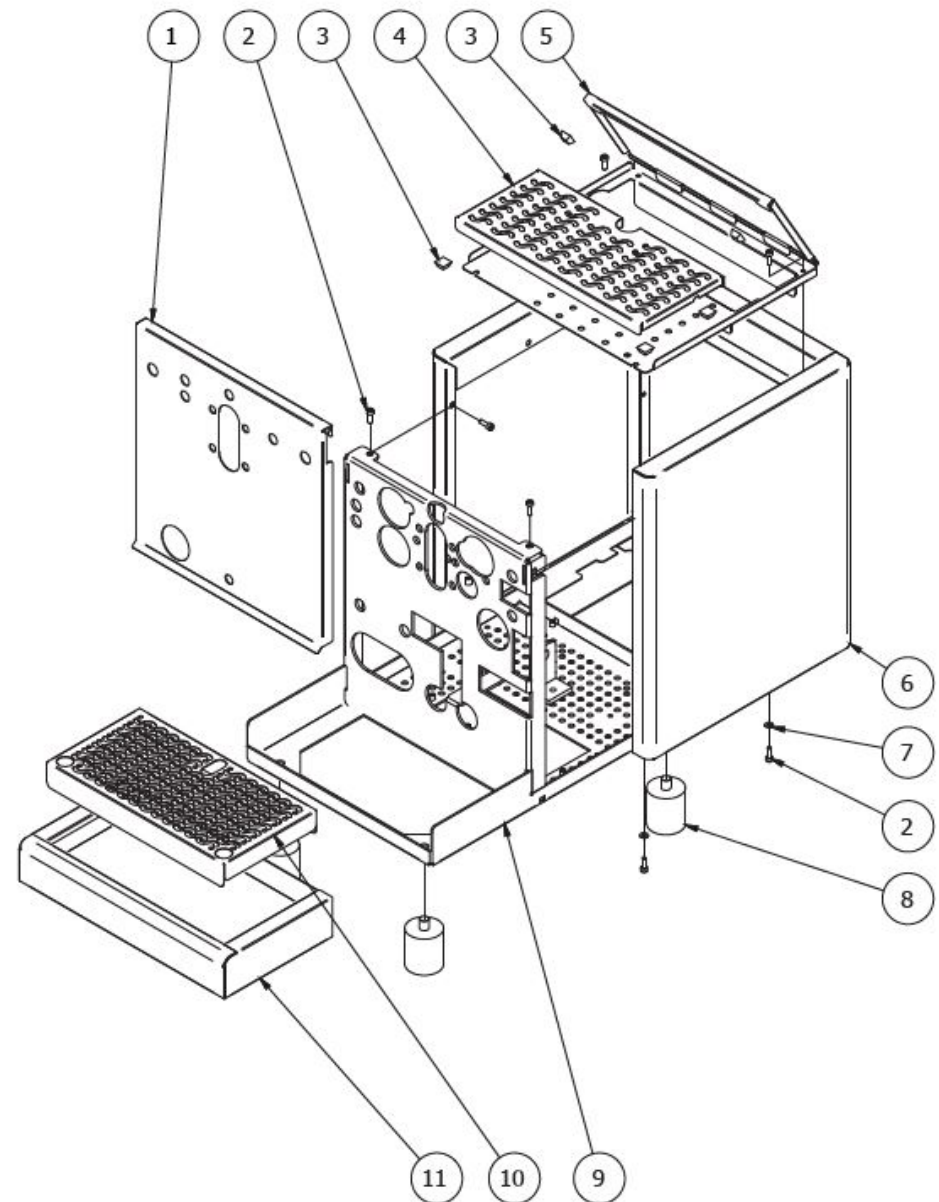

**BEZZERA**

Dal 1901

**STREGA**

**COD. 9942051.04**

**REV. 00 ed.05/17**

**BEZZERA****STREGA**

TABLE 1  
STREGA Mod. S - TOP

POS	CODE	DESCRIPTION
1	5074466.01SG	GROUP FRONTAL (from 02.03.16)
1	5074466SG	GROUP FRONTAL (up to 01.03.16)
2	7816002	SCREW TCEI M4X12
3	7474217	ADHESIVE FEET 12,7 H5,8
4	5074616LW	CUPS-HEATER GRID
5	5961602.01	CUPS-HEATER
6	5344025.01	BODY STAINLESS STEEL POLISHED
7	7809804	PLAIN WASHER D4
8	7474218	FEET M10 D40X46
9	5340003.05LL	CHASSIS BLACK
10	5074617LW	DIP TRAY GRID
11	5340503DL	DRIP TRAY STAINLESS STEEL POLISHED

**BEZZERA****STREGA**

TABLE 1  
STREGA Mod. S - TOP

**BEZZERA****STREGA**TABLE 1A  
STREGA Mod. R

POS	CODE	DESCRIPTION
1	5074466SG	GROUP FRONTAL (up to 01.03.16)
1	5074466.01SG	GROUP FRONTAL (from 02.03.16)
2	7819901	SCREW TTEI M4X12 ISO 7380 A2 INOX
3	5056330LW	CUPS-HEATER
4	5074620LW	CUPS-HEATER GRID
5	7819911	SCREW TTEI M4X25
6	5344025.01	BODY STAINLESS STEEL POLISHED
7	7809804	PLAIN WASHER D4
8	7816002	SCREW TCEI M4X12
9	7474218	FEET M10 D40X46
10	5340003.05LL	CHASSIS BLACK
11	5074617LW	DIP TRAY GRID
12	5340503LL	DRIP TRAY STAINLESS STEEL POLISHED
13	7611502	CLAMP D14
14	7303502	HOSE D14 L=1.5M PLASTIC
15	5224403.01	RUBBER-HOLDER D11 OT
16	5492022	GASKET D25 X 17 X 2
17	5225230	FITTING 3/8