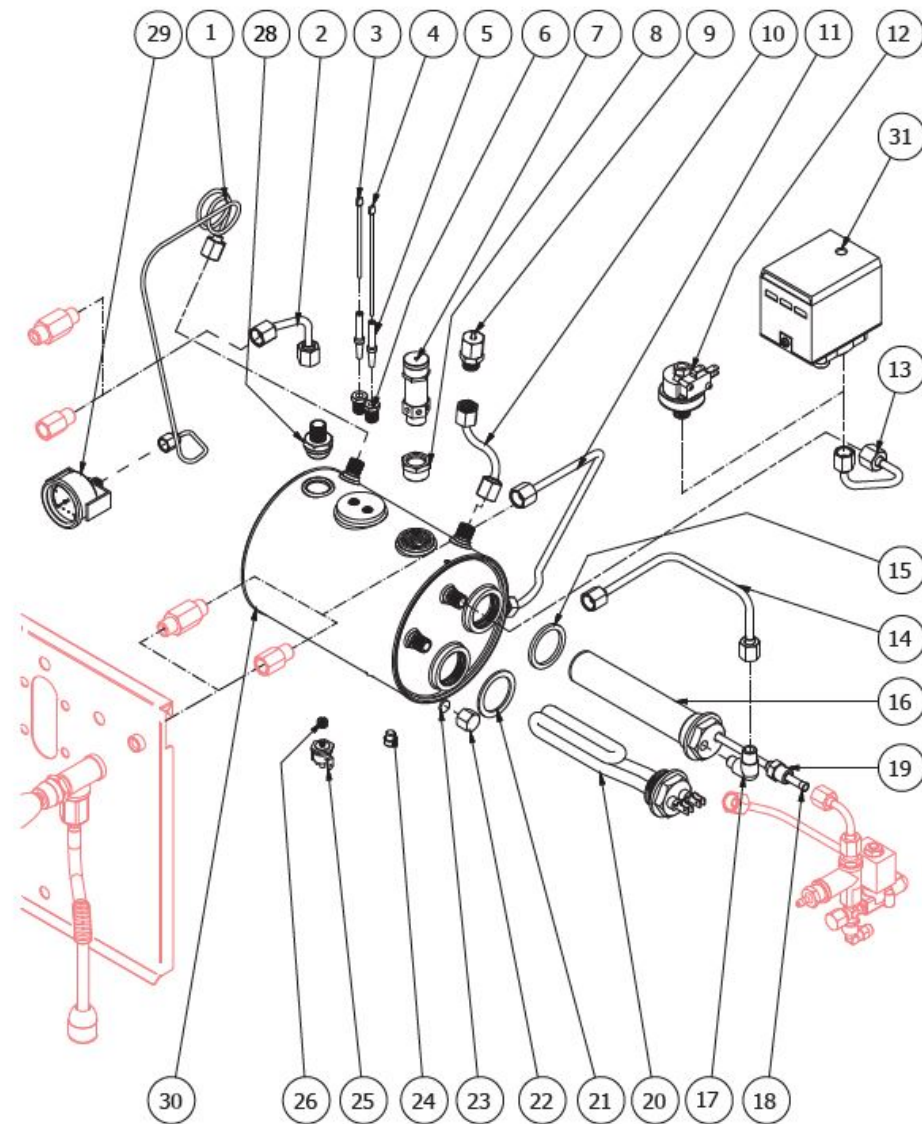

TABLE 3 - (from 31/10/2012 )  
STREGA

**BEZZERA**

**STREGA**

TABLE 4  
STREGA

POS	CODE	DESCRIPTION
1	7400901	PRESSURE GAUGE CAPILLARY
2	5162234LL	STEAM TAP HOSE
3	5265819	LEVEL PROBE D3 X 80 X 6.3
4	5265812	MINIMUM LEVEL PROBE D3 X 110 X 4.8
5	5192001	PROBE SHEATH D8 X 45 HOLE D3 PTFE
6	5225205	STRAIGHT FITTING M10 OT
7	7452509.02	SAFETY VALVE (from 01.03.11)
8	5225413	REDUCTION GEAR 1/2
9	7452511	VALVE
10	5162239.01LL	VALVE HOSE
11	5162233LL	WATER TAP HOSE
12	7433013	PRESSOSTAT XP/100 1/4
13	5162288LL	PRESSURE SWITCH HOSE
14	5162318LL	EXCHANGER HOSE-GROUP
15	5495007	GASKET D32 X 3 BRASS
16	5329019DC-AL	2 HOLES HEAT EXCHANGER 140MM
17	5301504TR	UNION ELBOW 1/8
18	5192301	SUCTION HOSE D6 L=130MM PTFE
19	5302006TP	STRAIGHT FITTING 1/8
20	5721127TP	HEATING ELEMENT 1350 110V
20	5722240TP	HEATING ELEMENT COPPER 220/240V - 1250/1450W
21	5492025	GASKET D42x32x2 PTFE
22	5221813	CAP NUT M12
23	5492008	GASKET D10.5 X 2
24	5227002	SCREW M8 X 6 OT
25	7434009	THERMOSTAT MANUAL 16A 135°C
26	5227007	DOWEL M8 X 6 HOLE M4
28	5302005	STRAIGHT FITTING 3/8
29	7432522	PRESSURE GAUGE D40 3BAR
30	5320501.02BL	ASSEMBLY BOILER POLISHED

**BEZZERA**

**STREGA**

TABLE 4  
STREGA

**BEZZERA****STREGA**TABLE 4  
STREGA

POS	CODE	DESCRIPTION
31	7433001	PRESSURE SWITCH P302/6 30A (only TOP version)

**BEZZERA****STREGA**TABLE 4  
STREGA

**BEZZERA**

**STREGA**