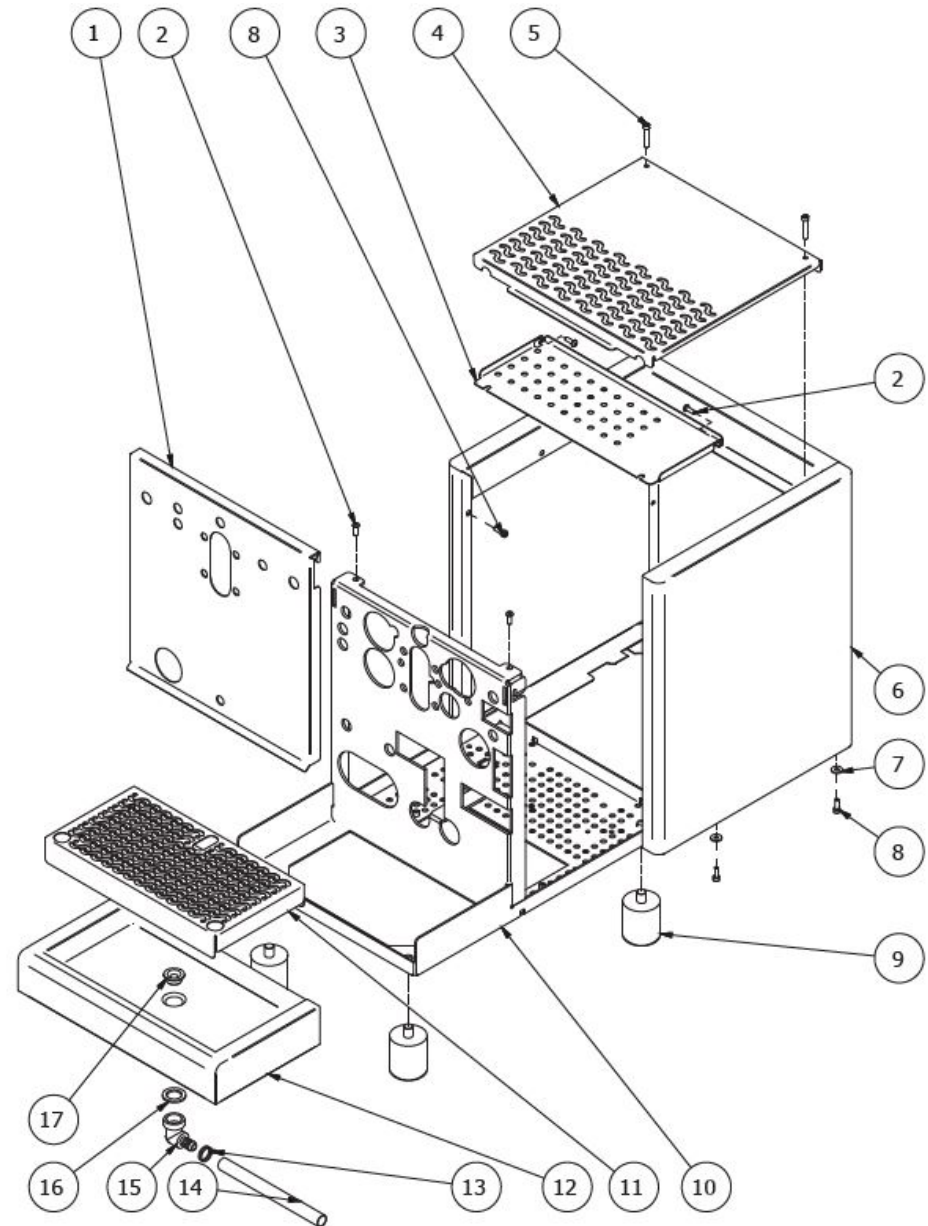

BEZZERA

STREGA

TABLE 1A
STREGA Mod. R

POS	CODE	DESCRIPTION
1	5074466SG	GROUP FRONTAL (up to 01.03.16)
1	5074466.01SG	GROUP FRONTAL (from 02.03.16)
2	7819901	SCREW TTEI M4X12 ISO 7380 A2 INOX
3	5056330LW	CUPS-HEATER
4	5074620LW	CUPS-HEATER GRID
5	7819911	SCREW TTEI M4X25
6	5344025.01	BODY STAINLESS STEEL POLISHED
7	7809804	PLAIN WASHER D4
8	7816002	SCREW TCEI M4X12
9	7474218	FEET M10 D40X46
10	5340003.05LL	CHASSIS BLACK
11	5074617LW	DIP TRAY GRID
12	5340503LL	DRIP TRAY STAINLESS STEEL POLISHED
13	7611502	CLAMP D14
14	7303502	HOSE D14 L=1.5M PLASTIC
15	5224403.01	RUBBER-HOLDER D11 OT
16	5492022	GASKET D25 X 17 X 2
17	5225230	FITTING 3/8

BEZZERA

STREGA

TABLE 1A
STREGA Mod. R