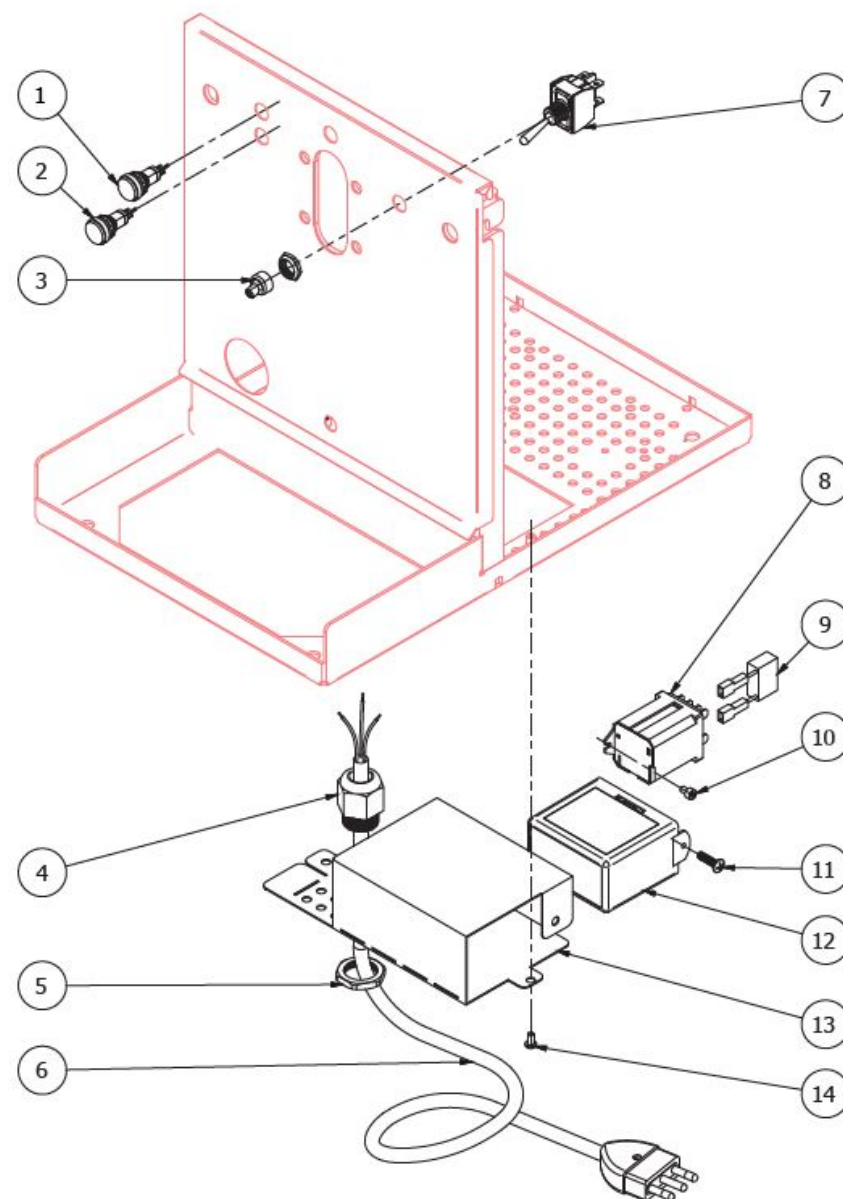

BEZZERA

STREGA

TABLE 7 - (up to 01/03/2016)
STREGA

POS	CODE	DESCRIPTION
1	7633622	GREEN LAMP 110/240V
2	7633621	ORANGE LAMP 110/240V
3	7372507	SWTCH PROTECTION PLASTIC
4	7614007	CABLE-PRESS PG13,5
5	7614006	NUT PG13,5
6	7551001	CABLE WITH USA PLUG 125V 15A
6	7551003	CABLE WITH USA PLUG 250V 20A
6	7555001	CABLE WITH SCHUKO PLUG
6	7554001	CABLE WITH ENGLISH PLUG
6	7552001	CABLE WITH AUSTRALIAN PLUG
6	7555003	CABLE WITH SWITZERLAND PLUG
7	7633326	BIPOLAR SWITCH LEVER
8	7635419	RELAY 16A 220/230V
8	7635420	RELAY 16A 240V
8	7635403	RELAY 30A 110V (only TOP version)
8	7635410	RELAY 30A 220/230V (only TOP version)
8	7635401	RELAY 30A 240V (only TOP version)
8	7635418	RELAY 16A 110V
9	7663005R	FILTER RC
10	7816017	SCREW TCEI M4X6
11	7819404	TAPPING SCREW TPS D4.8X16 UNI 6955 A2
12	7661043.01PR	LEVEL REGULATOR 3 PROBES 220/240V
12	7661033.02PR	LEVEL REGULATOR 3 PROBES 110/120V
13	5035709.01LL	ELECTRIC PARTS SUPPORT PLATE
13	5035718.01LL	ELECTRIC PARTS SUPPORT PLATE (only TOP version)
14	7819908	SCREW TTEI M4X8

BEZZERA

STREGA

TABLE 7 - (up to 01/03/2016)
STREGA