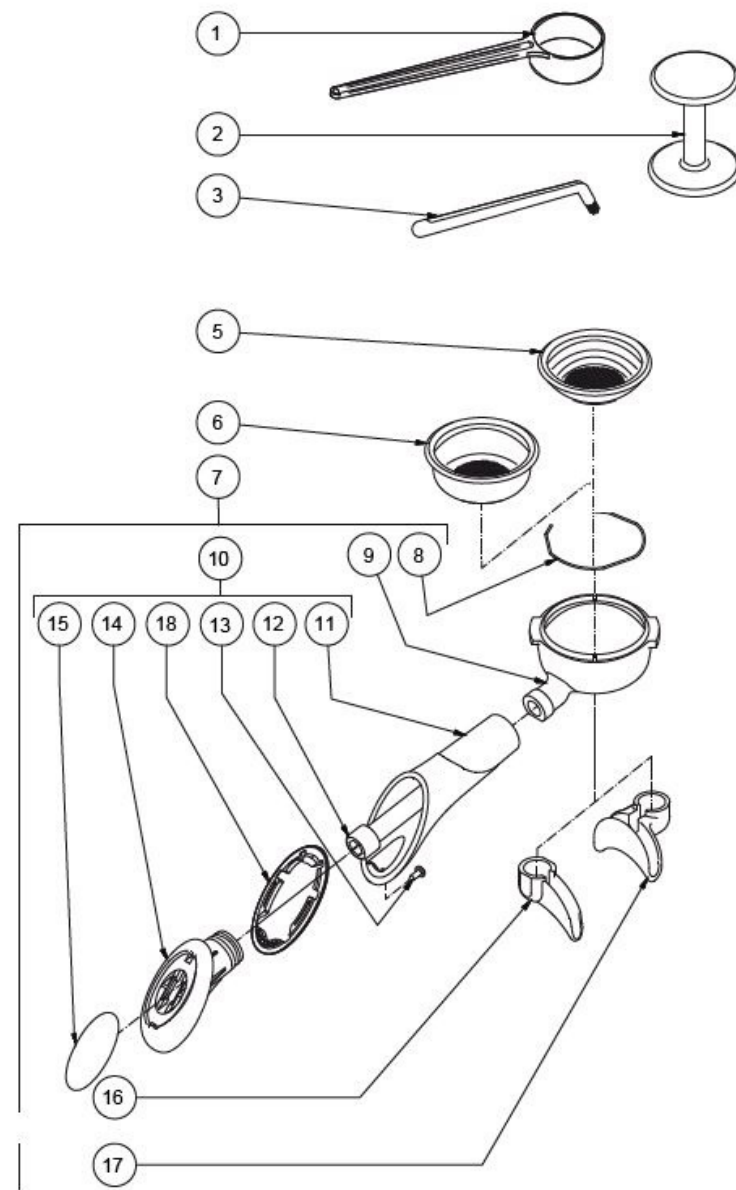

BEZZERA

STREGA

TABLE 8 - (from 03/12/2012)
STREGA

POS	CODE	DESCRIPTION
1	5372101	MEASURER
2	5373001	COFFEE-PRESS
3	7990603	CLEANING BRUSH
5	5471031.01	FILTER 1 CUP 8 GRAMS WITH RUN CHANNEL
6	5471021.01	FILTER 2 CUPS 12 GRAMS AISI 304 WITH RUN CHANNEL
6	5471026.01	FILTER 2 CUPS 14 GRAMS WITH RUN CHANNEL
6	5471035	FILTER 2 CUPS 16 GRAMS AISI 304 WITH RUN CHANNEL
7	5965592.01R	ASSEMBLY FILTER-HOLDER 1 CUP
7	5965591.01R	ASSEMBLY FILTER-HOLDER 2 CUPS
8	5471527	FILTER-HOLDER SPRING D1.2 AISI 302
9	5286017TW	FILTER-HOLDER
10	5978508.01	KNOB
11	5371203	HANDLE
12	7816026	SCREW TCEI M12X60
13	7809810	SCREW TC M3.5X8
13	7809806	SCREW TC M 3,5X8 PLASTITE
14	5371204	PLUG CHROMED
15	5371205	PLATE WITH LOGO
16	7305006TW	SPOUT 1 WAY
17	7305007TW	SPOUT 2 WAY
18	7493021	GASKET (from 19.06.15)

BEZZERA

STREGA

TABLE 8 - (from 03/12/2012)
STREGA