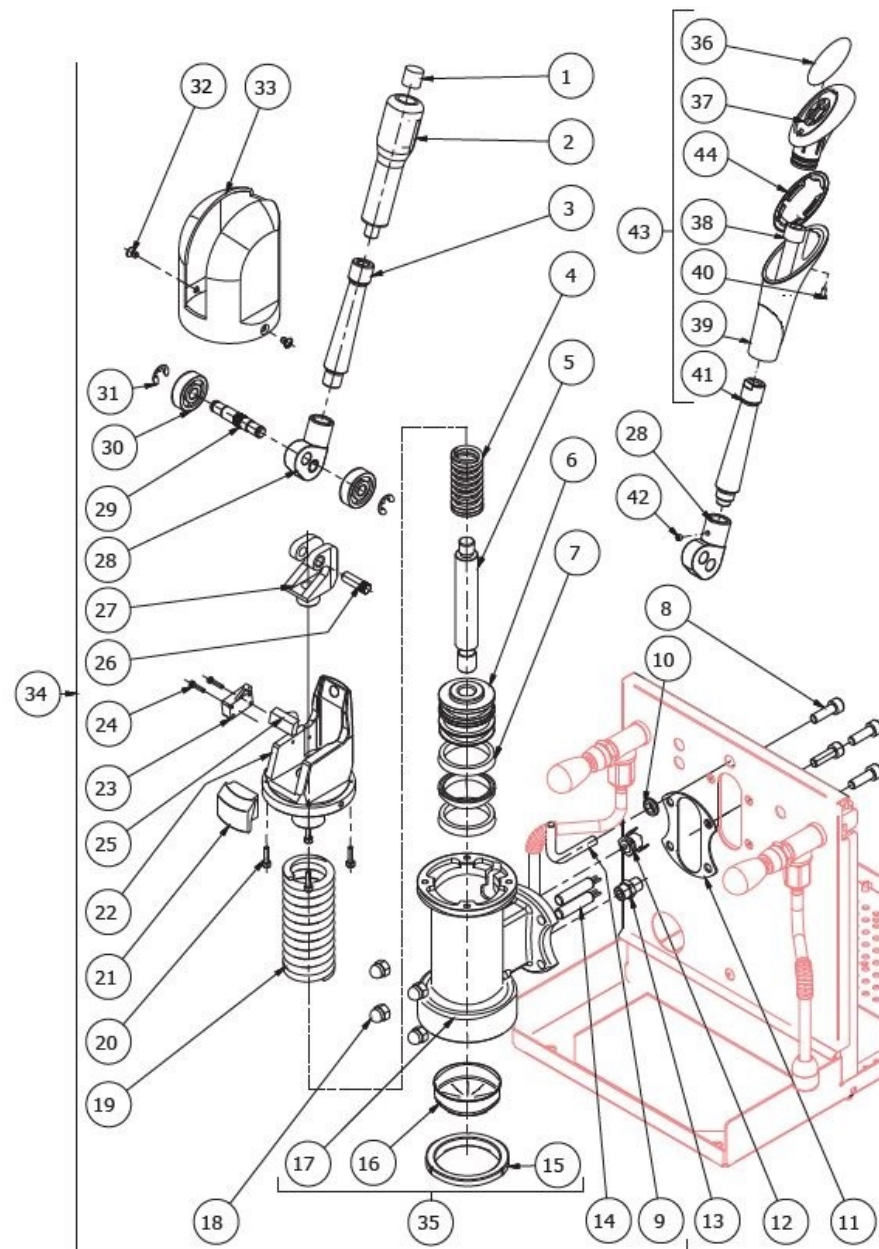

**BEZZERA**

**STREGA**

TABLE 5  
STREGA

**BEZZERA**

**STREGA**

TABLE 5  
STREGA

POS	CODE	DESCRIPTION
30	7471801	BALL BEARING D35 X 10 X 11
31	7800601	RING D9 UNI 7434 R150
32	7817401	SCREW TCS M5X8
33	5370604CM	LEVER GROUP CAP
34	5963563	ASSEMBLY GROUP WITHOUT LEVER 110V (only TANK-TOP VERSION)
34	5963562	ASSEMBLY GROUP WITHOUT LEVER 220/240V (only TANK-TOP VERSION)
34	5963567	ASSEMBLY GROUP WITHOUT LEVER 220/240V (only WATER SUPPLY VERSION)
34	5963566	ASSEMBLY GROUP WITHOUT LEVER 110V (only WATER SUPPLY VERSION)
35	5283052.01R	GROUP BODY CHROMED + GASKET + SHOWER
36	5371205	PLATE WITH LOGO
37	5371204	PLUG CHROMED
38	7816026	SCREW TCEI M12X60
39	5371203	HANDLE
40	7809806	SCREW TC M 3,5X8 PLASTITE
40	7809810	SCREW TC M3.5X8
41	5263203CM	LEVER CHROMED
42	7812802	DOWEL M5
43	5960510.01	ASSEMBLY LEVER
44	7493021	GASKET (from 19.06.15)

**BEZZERA**

**STREGA**

TABLE 5  
STREGA

**BEZZERA**

**STREGA**

TABLE 6 - (up to 20/09/2011)  
STREGA

POS	CODE	DESCRIPTION
1	7371511.01	LEVER KNOB
2	5222823CM	RING NUT 3/8
3	5221826CM	NUT 3/8
4	5225610	ARTICULATION M8 INOX
5	5260204DL	SHAFT D12X47
6	5471513	SPRING
7	5261801	WASHER D11
8	5494004	GASKET D12 X 6 PTFE GRAPHITIZED
9	5283047TW	TAP BODY OT
10	5496042	GASKET D11X4X4 EPT 70 (C6)
11	5224603TP	GASKET-HOLDER
12	5225410TP	FITTING M14XM13 H26
12	5302079	FITTING M14XM13 (from 05.10.2012)
13	5964085AL	ASSEMBLY TAP
14	7496072	OR GASKET 121
15	5471532	SPRING
16	5190501	COMPLETE CUP
17	7496073	OR GASKET 115 EP856
18	5221872TW	NUT 3/8
19	7371003	INSULATING
20	7496083	OR GASKET D4.5X1.5 NBR 70
21	7305010	TERMINAL 4 HOLES
22	7479958	ASSEMBLY STEAM HOSE TERMINAL 4 HOLES
23	7305013	TERMINAL 2 HOLES
24	7479975	ASSEMBLY STEAM HOSE TERMINAL 2 HOLES
25	5225608	ARTICULATION M8 INOX
26	5260203DL	SHAFT D12X47
27	7496084	GASKET
28	7479959	ASSEMBLY WATER HOSE
29	5964084AL	ASSEMBLY TAP