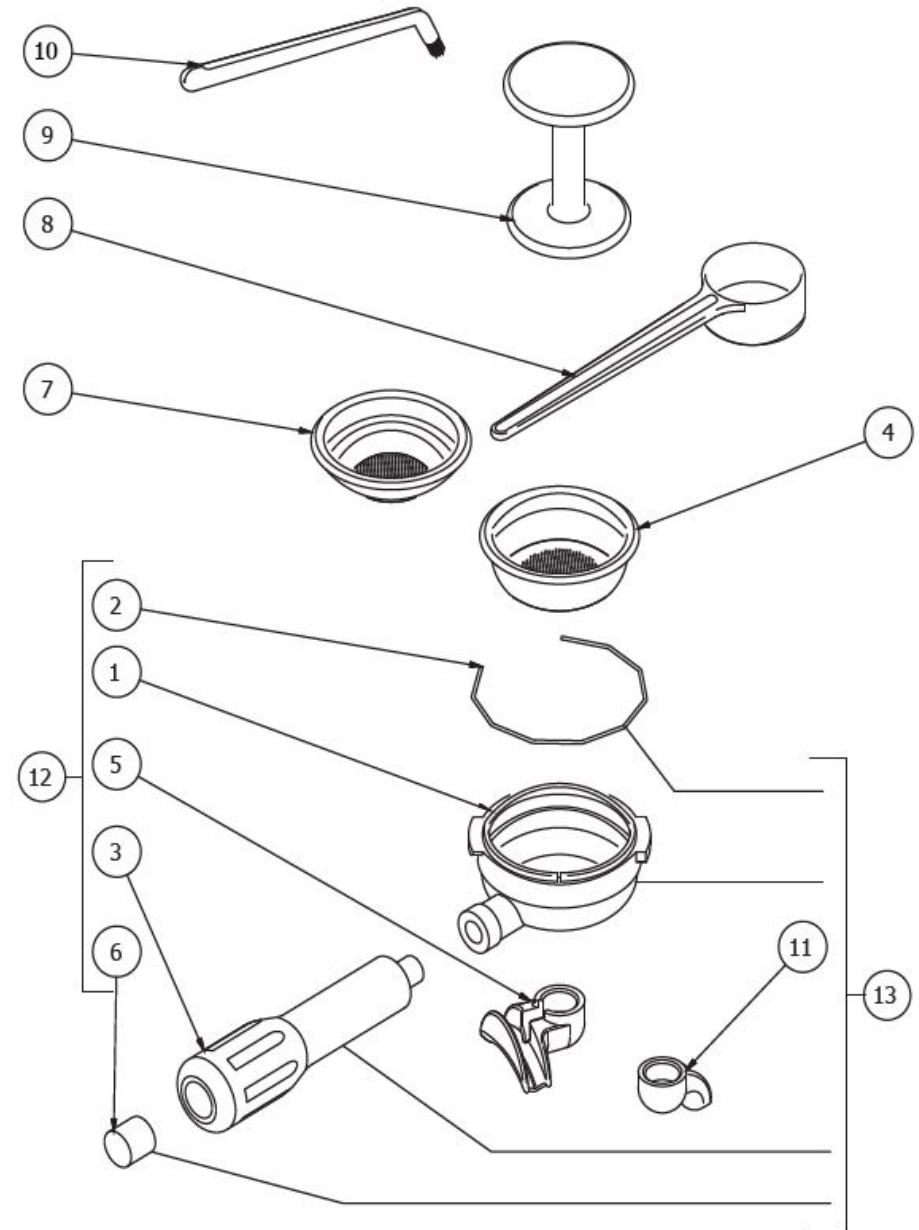

BEZZERA

STREGA

TABLE 8 - (up to 02/12/2012)
STREGA

POS	CODE	DESCRIPTION
1	5286017TW	FILTER-HOLDER
2	5471527	FILTER-HOLDER SPRING D1.2 AISI 302
3	7371502	KNOB POLISHED
4	5471026.01	FILTER 2 CUPS 14 GRAMS WITH RUN CHANNEL
4	5471035	FILTER 2 CUPS 16 GRAMS AISI 304 WITH RUN CHANNEL
4	5471021.01	FILTER 2 CUPS 12 GRAMS AISI 304 WITH RUN CHANNEL
5	7305007TW	SPOUT 2 WAY
6	5373915CM	KNOB CHROME CAP
7	5471031.01	FILTER 1 CUP 8 GRAMS WITH RUN CHANNEL
8	5372101	MEASURER
9	5373001	COFFEE-PRESS
10	7990603	CLEANING BRUSH
11	7305006TW	SPOUT 1 WAY
12	5965582R	ASSEMBLY FILTER-HOLDER 2 CUPS
13	5965581R	ASSEMBLY FILTER-HOLDER 1 CUP

BEZZERA

STREGA

TABLE 8 - (up to 02/12/2012)
STREGA