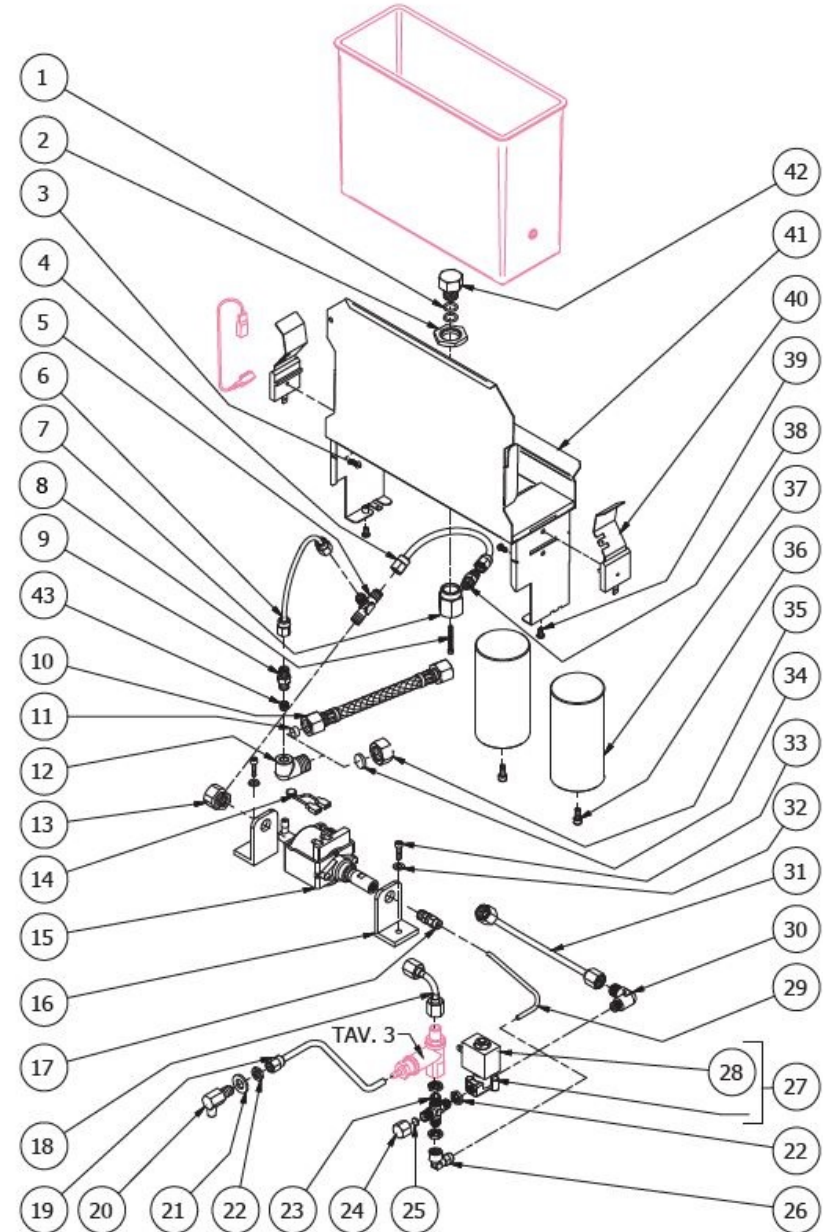

BEZZERA

STREGA

TABLE 2A
STREGA Mod. TOP

POS	CODE	DESCRIPTION
1	7496076	OR GASKET 112 EPDM 70SH
2	5221830	NUT M20 H5 OT
3	7809806	SCREW TC M 3,5X8 PLASTITE
4	5194598LL	HOSE
5	7304514TR	FITTING
6	5194597LL	PUMP LOAD HOSE
7	5225228	FITTING M20 H28.5 OT
8	7826206	SCREW TCI M3X30 UNI 6107 OT
9	7304502LA	STRAIGHT FITTING 1/8
10	7200512	FLEXIBLE HOSE
10	7200514	FLEXIBLE HOSE 3/8
11	5471032	FILTER
11	7492004	GASKET D8.5 X 4.2 X 1.5
12	5301519	UNION ELBOW 3/8
12	7304507TR	UNION ELBOW 1/8
13	5225278	FITTING
14	7634816	THERMIC SAFETY DEVICE 100°C AUTOMATIC
15	7731018	VIBRATION PUMP EX5 100V C/OR
15	7731019	VIBRATION PUMP EX5 120V WITH OR
15	7731022	VIBRATION PUMP EX5 220V 60HZ WITH OR
15	7731020	VIBRATION PUMP EX5 230V WITH OR
15	7731021	VIBRATION PUMP EX5 240V WITH OR
16	7470602	VIBRATION-DAMPING
17	7303036TR	STRAIGHT FITTING 1/8
18	5162236.01LL	SURPRESSION VALVE - HEAT EXCHANGER HOSE
19	5194559LL	SURPRESSION VALVE HOSE
20	5283018CM	DRAIN FITTING FOR SURPRESSION VALVE 1/8•G CHROMED
21	7815001	WASHER D10 UNI 6592 A2
22	5221844	NUT 1/8
23	7304001TR	UNION 1/8

BEZZERA

STREGA

TABLE 2A
STREGA Mod. TOP