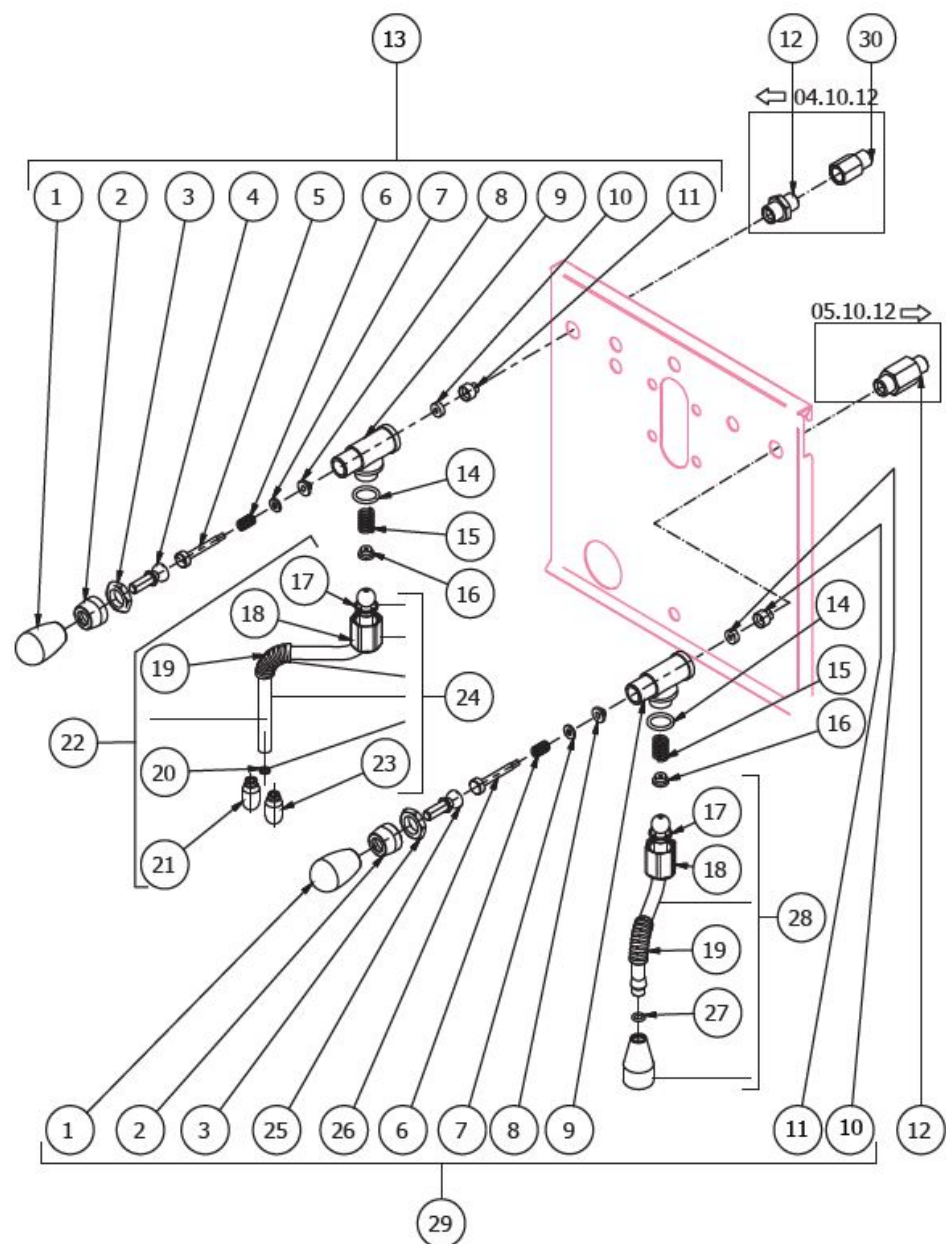

**BEZZERA**

**STREGA**

TABLE 6 - (up to 20/09/2011)  
STREGA

**BEZZERA****STREGA**

TABLE 6 - (up to 20/09/2011)  
STREGA

POS	CODE	DESCRIPTION
30	5302064	FITTING M/F M13x1

**BEZZERA****STREGA**

TABLE 6 - (up to 20/09/2011)  
STREGA

**BEZZERA**

**STREGA**

TABLE 6 - (up to 28/01/2014)  
STREGA

POS	CODE	DESCRIPTION
1	7371511.01	LEVER KNOB
2	5222823CM	RING NUT 3/8
3	5221826CM	NUT 3/8
4	5225610	ARTICULATION M8 INOX
5	5260204DL	SHAFT D12X47
6	5471513	SPRING
7	5261801	WASHER D11
8	5494004	GASKET D12 X 6 PTFE GRAPHITIZED
9	5283047TW	TAP BODY OT
10	5496042	GASKET D11X4X4 EPT 70 (C6)
11	5224603TP	GASKET-HOLDER
12	5302079	FITTING M14XM13 (from 05.10.2012)
12	5225410TP	FITTING M14XM13 H26
13	5964085AL	ASSEMBLY TAP
14	7496072	OR GASKET 121
15	5471532	SPRING
16	5190501	COMPLETE CUP
17	7496073	OR GASKET 115 EP856
18	5221872TW	NUT 3/8
19	7371003	INSULATING
20	7496084	GASKET
21	7305014	TERMINAL 2 HOLES
22	7479990TW	ASSEMBLY STEAM HOSE TERMINAL 2 HOLES
23	5225608	ARTICULATION M8 INOX
24	5260203DL	SHAFT D12X47
25	7496084	GASKET
26	7479985TW	ASSEMBLY WATER HOSE
27	5964084AL	ASSEMBLY TAP
28	5302064	FITTING M/F M13x1