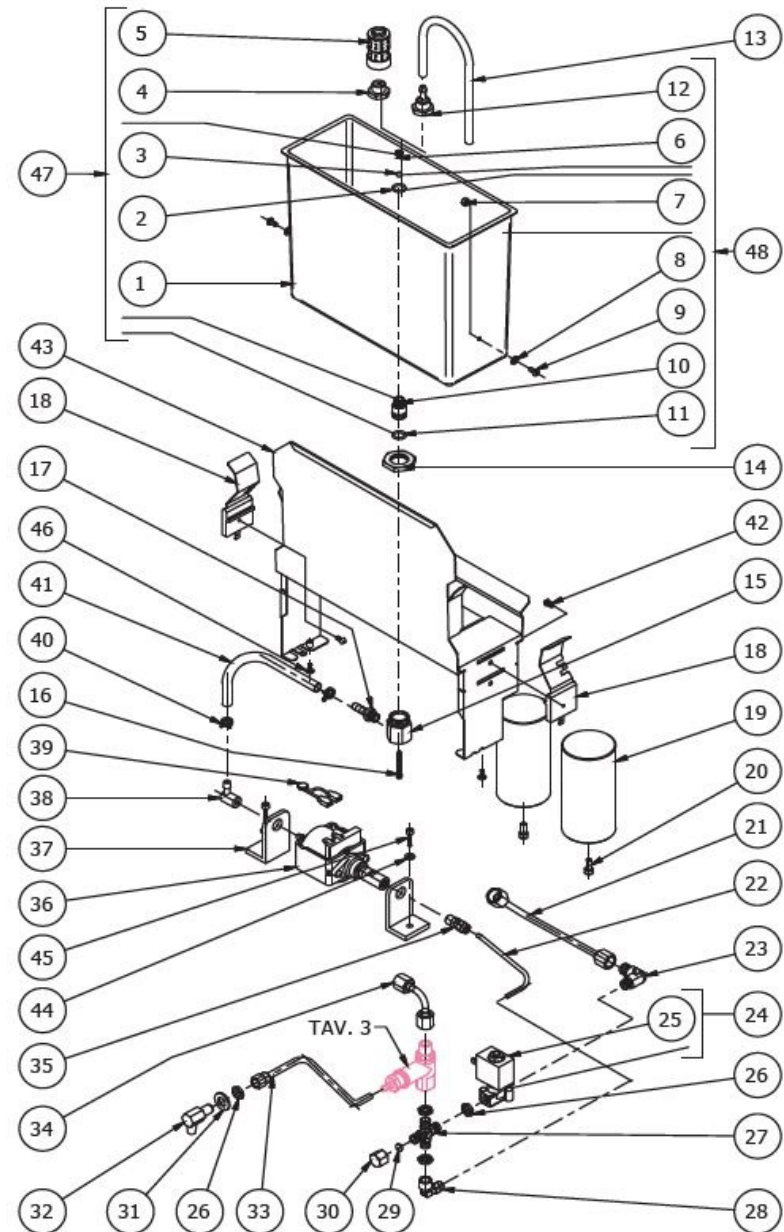

BEZZERA

STREGA

TABLE 2
STREGA Mod. S

POS	CODE	DESCRIPTION
27	7304001TR	UNION 1/8
28	7303034TR	UNION ELBOW 1/8
29	5492019	GASKET D8 X 2 ASBESTOS FREE
30	5221835	CAP NUT 1/8
31	7815001	WASHER D10 UNI 6592 A2
32	5283018CM	DRAIN FITTING FOR SURPRESSION VALVE 1/8•G CHROMED
33	5194559LL	SURPRESSION VALVE HOSE
34	5162236.01LL	SURPRESSION VALVE - HEAT EXCHANGER HOSE
35	7303036TR	STRAIGHT FITTING 1/8
36	7731018	VIBRATION PUMP EX5 100V C/OR
36	7731019	VIBRATION PUMP EX5 120V WITH OR
36	7731022	VIBRATION PUMP EX5 220V 60HZ WITH OR
36	7731020	VIBRATION PUMP EX5 230V WITH OR
36	7731021	VIBRATION PUMP EX5 240V WITH OR
37	7470602	VIBRATION-DAMPING
38	7303006	RUBBER-HOLDER FITTING
39	7634816	THERMIC SAFETY DEVICE 100°C AUTOMATIC
40	7611512	CLAMP
41	5194529	CRISTAL HOSE D6 X 9 L=150MM
42	7809806	SCREW TC M 3,5X8 PLASTITE
43	5963009.03	ASSEMBLY TANK SUPPORT
44	7805009	PLAIN WASHER D5 X 11 X 1
45	7816004	SCREW TCEI M4 X 16
46	7816009	SCREW TCEI M4X10
47	5963070.03	ASSEMBLY TANK WITH FILTER
48	5963071.03	ASSEMBLY TANK WITH RUBBER-HOLDER

BEZZERA

STREGA

TABLE 2
STREGA Mod. S