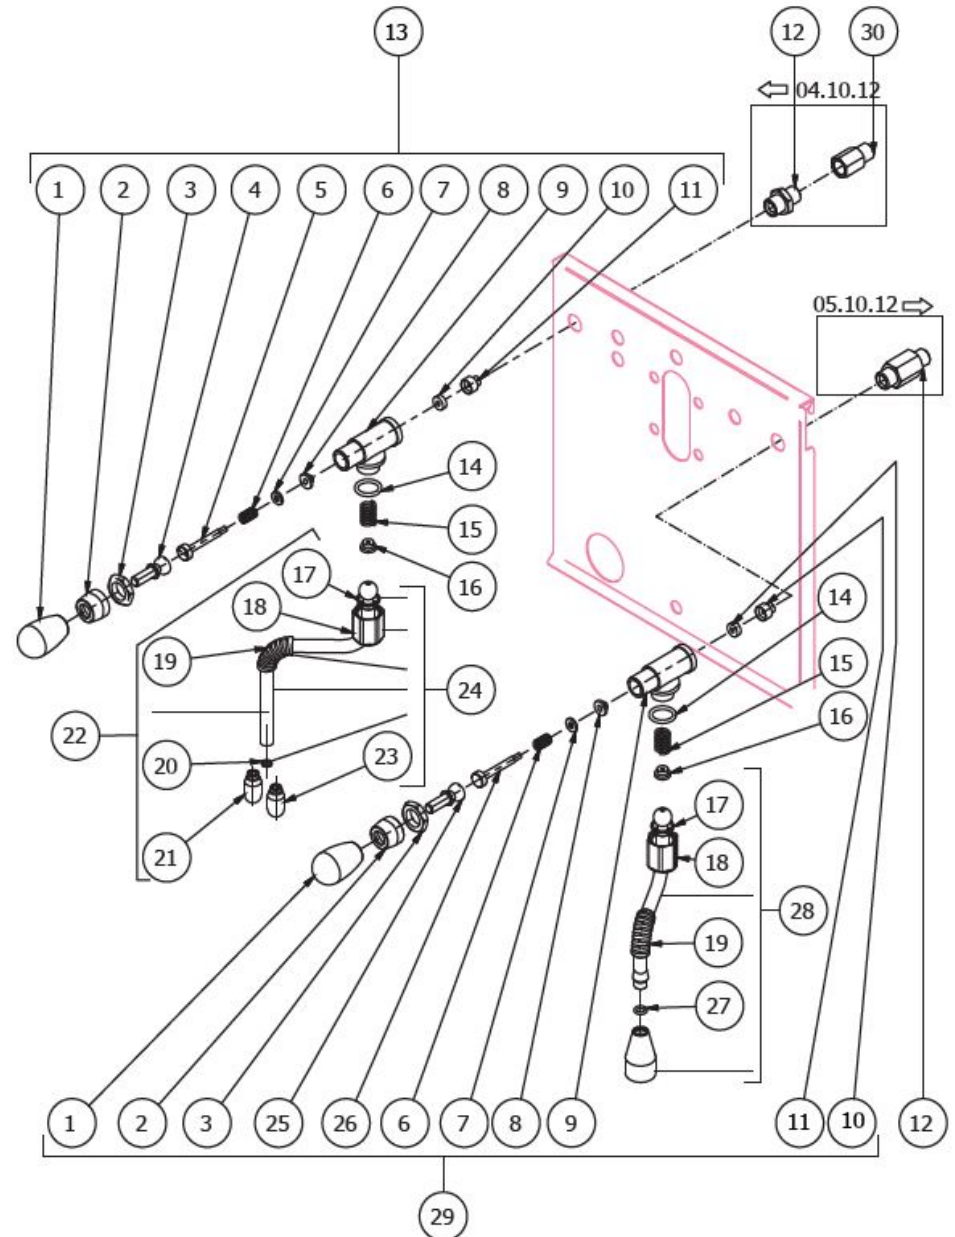

BEZZERA

STREGA

TABLE 6 - (up to 20/09/2011)
STREGA

POS	CODE	DESCRIPTION
1	7371511.01	LEVER KNOB
2	5222823CM	RING NUT 3/8
3	5221826CM	NUT 3/8
4	5225610	ARTICULATION M8 INOX
5	5260204DL	SHAFT D12X47
6	5471513	SPRING
7	5261801	WASHER D11
8	5494004	GASKET D12 X 6 PTFE GRAPHITIZED
9	5283047TW	TAP BODY OT
10	5496042	GASKET D11X4X4 EPT 70 (C6)
11	5224603TP	GASKET-HOLDER
12	5225410TP	FITTING M14XM13 H26
12	5302079	FITTING M14XM13 (from 05.10.2012)
13	5964085AL	ASSEMBLY TAP
14	7496072	OR GASKET 121
15	5471532	SPRING
16	5190501	COMPLETE CUP
17	7496073	OR GASKET 115 EP856
18	5221872TW	NUT 3/8
19	7371003	INSULATING
20	7496083	OR GASKET D4.5X1.5 NBR 70
21	7305010	TERMINAL 4 HOLES
22	7479958	ASSEMBLY STEAM HOSE TERMINAL 4 HOLES
23	7305013	TERMINAL 2 HOLES
24	7479975	ASSEMBLY STEAM HOSE TERMINAL 2 HOLES
25	5225608	ARTICULATION M8 INOX
26	5260203DL	SHAFT D12X47
27	7496084	GASKET
28	7479959	ASSEMBLY WATER HOSE
29	5964084AL	ASSEMBLY TAP

BEZZERA

STREGA

TABLE 6 - (up to 20/09/2011)
STREGA