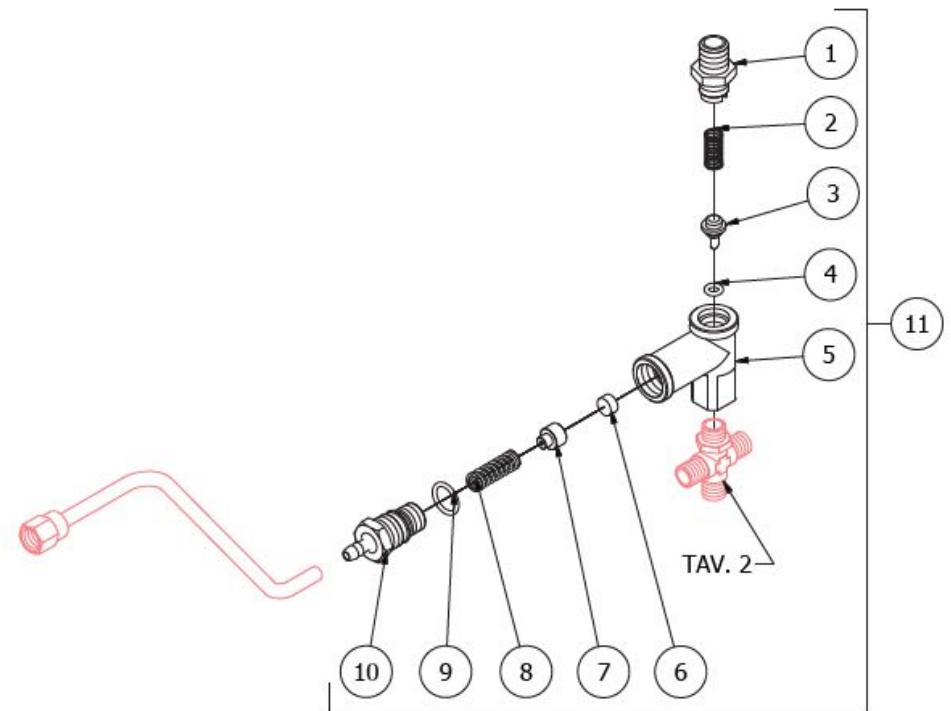

TABLE 3 - (up to 30/10/2012)  
STREGA

TABLE 3 - (from 31/10/2012 )  
STREGA

POS	CODE	DESCRIPTION
1	5302017TP	STRAIGHT FITTING M12 H26.5 OT
2	5471505	SPRING
3	5224615TP	GASKET-HOLDER
4	7496018	OR GASKET 105 VITON
5	5283053TP	SURPRESSION VALVE BODY
6	5493042	GASKET D.11X3
7	5224620TP	GASKET-HOLDER
8	5471539	CALIBRATED SPRING D.1,6
9	7496052	OR GASKET 114
10	5302077TP	RUBBER-HOLDER FITTING
11	5965212.01AL	ASSEMBLY SURPRESSION VALVE 12BAR
12	5471019	INOX WIRE FILER D8,5X5 AISI304

TABLE 3 - (from 31/10/2012 )  
STREGA

**BEZZERA**

**STREGA**

TABLE 4  
STREGA

POS	CODE	DESCRIPTION
1	7400901	PRESSURE GAUGE CAPILLARY
2	5162234LL	STEAM TAP HOSE
3	5265819	LEVEL PROBE D3 X 80 X 6.3
4	5265812	MINIMUM LEVEL PROBE D3 X 110 X 4.8
5	5192001	PROBE SHEATH D8 X 45 HOLE D3 PTFE
6	5225205	STRAIGHT FITTING M10 OT
7	7452509.02	SAFETY VALVE (from 01.03.11)
8	5225413	REDUCTION GEAR 1/2
9	7452511	VALVE
10	5162239.01LL	VALVE HOSE
11	5162233LL	WATER TAP HOSE
12	7433013	PRESSOSTAT XP/100 1/4
13	5162288LL	PRESSURE SWITCH HOSE
14	5162318LL	EXCHANGER HOSE-GROUP
15	5495007	GASKET D32 X 3 BRASS
16	5329019DC-AL	2 HOLES HEAT EXCHANGER 140MM
17	5301504TR	UNION ELBOW 1/8
18	5192301	SUCTION HOSE D6 L=130MM PTFE
19	5302006TP	STRAIGHT FITTING 1/8
20	5721127TP	HEATING ELEMENT 1350 110V
20	5722240TP	HEATING ELEMENT COPPER 220/240V - 1250/1450W
21	5492025	GASKET D42x32x2 PTFE
22	5221813	CAP NUT M12
23	5492008	GASKET D10.5 X 2
24	5227002	SCREW M8 X 6 OT
25	7434009	THERMOSTAT MANUAL 16A 135°C
26	5227007	DOWEL M8 X 6 HOLE M4
28	5302005	STRAIGHT FITTING 3/8
29	7432522	PRESSURE GAUGE D40 3BAR
30	5320501.02BL	ASSEMBLY BOILER POLISHED