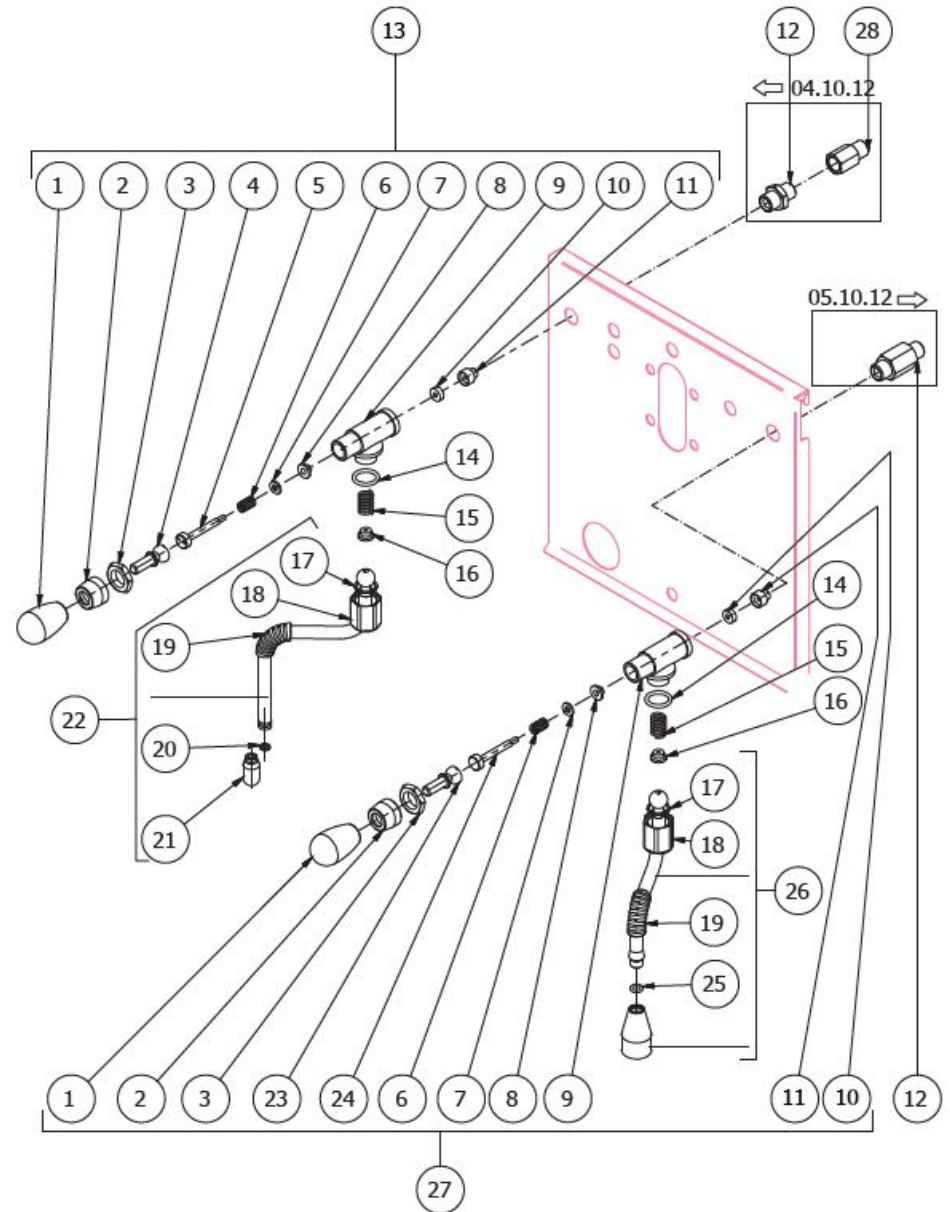

**BEZZERA**

**STREGA**

TABLE 6 - (up to 28/01/2014)  
STREGA

POS	CODE	DESCRIPTION
1	7371511.01	LEVER KNOB
2	5222823CM	RING NUT 3/8
3	5221826CM	NUT 3/8
4	5225610	ARTICULATION M8 INOX
5	5260204DL	SHAFT D12X47
6	5471513	SPRING
7	5261801	WASHER D11
8	5494004	GASKET D12 X 6 PTFE GRAPHITIZED
9	5283047TW	TAP BODY OT
10	5496042	GASKET D11X4X4 EPT 70 (C6)
11	5224603TP	GASKET-HOLDER
12	5302079	FITTING M14XM13 (from 05.10.2012)
12	5225410TP	FITTING M14XM13 H26
13	5964085AL	ASSEMBLY TAP
14	7496072	OR GASKET 121
15	5471532	SPRING
16	5190501	COMPLETE CUP
17	7496073	OR GASKET 115 EP856
18	5221872TW	NUT 3/8
19	7371003	INSULATING
20	7496084	GASKET
21	7305014	TERMINAL 2 HOLES
22	7479990TW	ASSEMBLY STEAM HOSE TERMINAL 2 HOLES
23	5225608	ARTICULATION M8 INOX
24	5260203DL	SHAFT D12X47
25	7496084	GASKET
26	7479985TW	ASSEMBLY WATER HOSE
27	5964084AL	ASSEMBLY TAP
28	5302064	FITTING M/F M13x1

**BEZZERA**

**STREGA**

TABLE 6 - (up to 28/01/2014)  
STREGA

TABLE 6 - (from 29/01/2014 )  
STREGA

POS	CODE	DESCRIPTION
1	7371511.01	LEVER KNOB
2	5222823CM	RING NUT 3/8
3	5221826CM	NUT 3/8
4	5225610	ARTICULATION M8 INOX
5	5260204DL	SHAFT D12X47
6	5471513	SPRING
7	5261801	WASHER D11
8	5494004	GASKET D12 X 6 PTFE GRAPHITIZED
9	5283055TW	TAP BODY OT FOR OR
10	5496042	GASKET D11X4X4 EPT 70 (C6)
11	5224603TP	GASKET-HOLDER
12	5225417TP	FITTING M14XM13 WHIT OR
13	5964085.01AL	ASSEMBLY TAP WITH OR
14	7496072	OR GASKET 121
15	5471532	SPRING
16	5190501	COMPLETE CUP
17	5494017	OR GASKET 115 EP856
18	5221872TW	NUT 3/8
19	7371003	INSULATING
20	7496084	GASKET
21	7305014	TERMINAL 2 HOLES
22	7479990.01TW	ASSEMBLY STEAM HOSE TERMINAL 2 HOLES
23	5225608	ARTICULATION M8 INOX
24	5260203DL	SHAFT D12X47
26	7479985.01TW	ASSEMBLY WATER HOSE
27	5964084.01AL	ASSEMBLY TAP WITH OR
28	7496052	OR GASKET 114