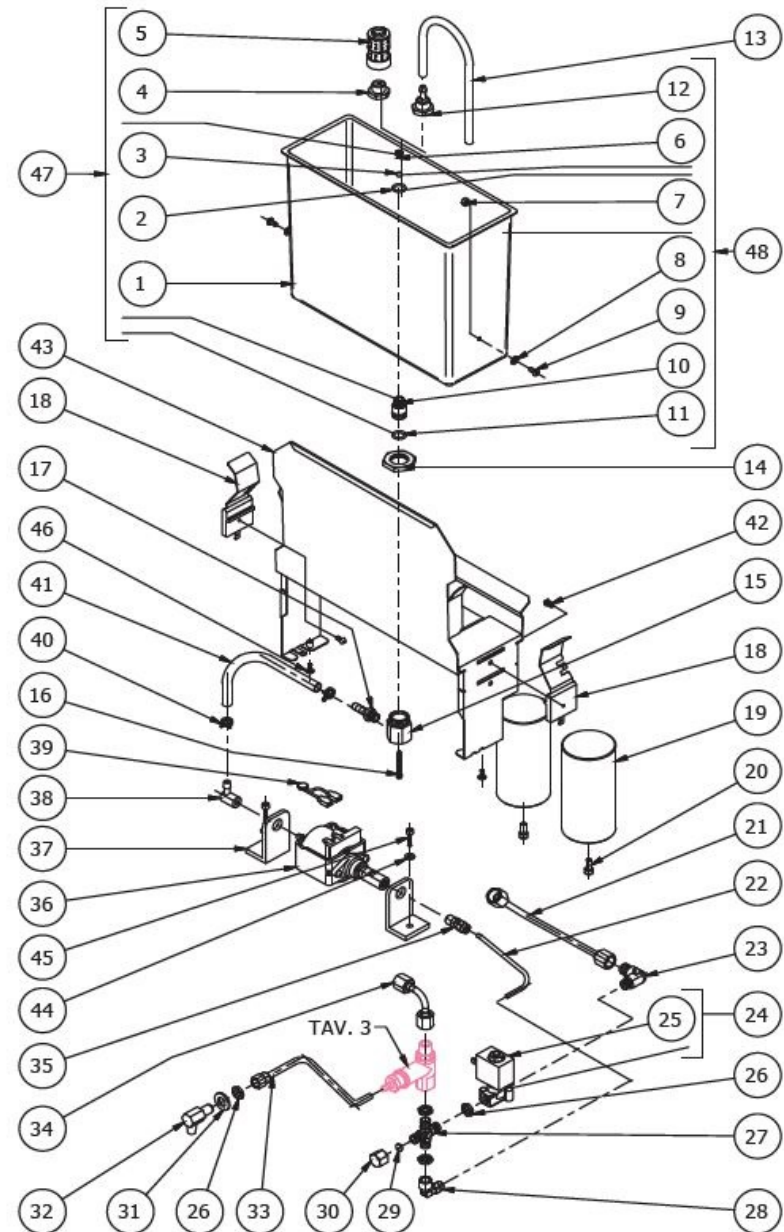

BEZZERA

STREGA

TABLE 2
STREGA Mod. S

POS	CODE	DESCRIPTION
1	7373006.03	TANK
2	7496073.01	OR GASKET 115 EP856
3	5471509	BALL 7/32 AISI 304
4	5302065	REDUCTION GEAR 1/4
5	7374002	FILTER 1/4
6	5471521.01	COUPLING SPRING
7	7812601	NUT M4 STAINLESS STEEL
8	7374004	WASHER D4 NYLON
9	7819908	SCREW TTEI M4X8
10	5224617	GASKET-HOLDER D14.5 X 25 OT
11	7496076	OR GASKET 112 EPDM 70SH
12	5224414	RUBBER-HOLDER
13	5194540	HOSE 8X5 L=300 SILICONE
14	5221830	NUT M20 H5 OT
15	5225228	FITTING M20 H28.5 OT
16	7826206	SCREW TCI M3X30 UNI 6107 OT
17	5225246	FITTING 1/8G CONIC ES.10 H33 OT
18	5471535	TANK SUPPORT SHAPED SPRING
19	5479918CT	COUNTERWEIGHT
20	7816001	SCREW TCEI M5X12 UNI5931 A2
21	5162237.01LL	BOILER LOAD HOSE
22	5194596	INLET HOSE
23	5301504TR	UNION ELBOW 1/8
24	7701111	SOLENOID VALVE 2 WAY 115V PARKER
24	7702310	SOLENOID VALVE 2 WAY 230V PARKER
24	7702409	SOLENOID VALVE 2 WAY 240V PARKER
25	7630327	SOLENOID VALVE COIL 110V PARKER
25	7630328	SOLENOID VALVE COIL 220/230V PARKER
25	7630329	SOLENOID VALVE COIL 240V PARKER
26	5221844	NUT 1/8

BEZZERA

STREGA

TABLE 2
STREGA Mod. S