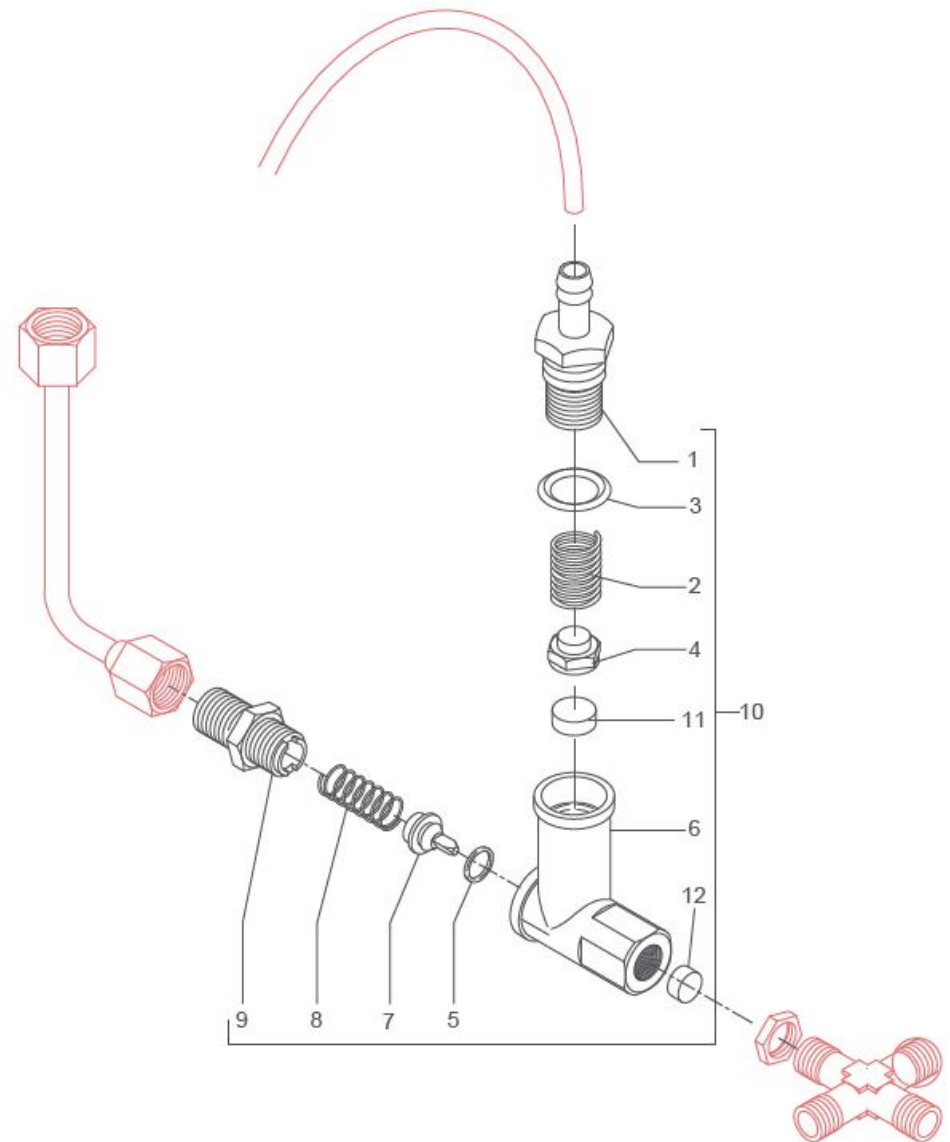

TABLE 3 - (up to 30/10/2012)  
STREGA

TABLE 3 - (from 31/10/2012 )  
STREGA

POS	CODE	DESCRIPTION
1	5302017TP	STRAIGHT FITTING M12 H26.5 OT
2	5471505	SPRING
3	5224615TP	GASKET-HOLDER
4	7496018	OR GASKET 105 VITON
5	5283053TP	SURPRESSION VALVE BODY
6	5493042	GASKET D.11X3
7	5224620TP	GASKET-HOLDER
8	5471539	CALIBRATED SPRING D.1,6
9	7496052	OR GASKET 114
10	5302077TP	RUBBER-HOLDER FITTING
11	5965212.01AL	ASSEMBLY SURPRESSION VALVE 12BAR
12	5471019	INOX WIRE FILER D8,5X5 AISI304

TABLE 3 - (from 31/10/2012 )  
STREGA

**BEZZERA**

**STREGA**

TABLE 4  
STREGA

POS	CODE	DESCRIPTION
1	7400901	PRESSURE GAUGE CAPILLARY
2	5162234LL	STEAM TAP HOSE
3	5265819	LEVEL PROBE D3 X 80 X 6.3
4	5265812	MINIMUM LEVEL PROBE D3 X 110 X 4.8
5	5192001	PROBE SHEATH D8 X 45 HOLE D3 PTFE
6	5225205	STRAIGHT FITTING M10 OT
7	7452509.02	SAFETY VALVE (from 01.03.11)
8	5225413	REDUCTION GEAR 1/2
9	7452511	VALVE
10	5162239.01LL	VALVE HOSE
11	5162233LL	WATER TAP HOSE
12	7433013	PRESSOSTAT XP/100 1/4
13	5162288LL	PRESSURE SWITCH HOSE
14	5162318LL	EXCHANGER HOSE-GROUP
15	5495007	GASKET D32 X 3 BRASS
16	5329019DC-AL	2 HOLES HEAT EXCHANGER 140MM
17	5301504TR	UNION ELBOW 1/8
18	5192301	SUCTION HOSE D6 L=130MM PTFE
19	5302006TP	STRAIGHT FITTING 1/8
20	5721127TP	HEATING ELEMENT 1350 110V
20	5722240TP	HEATING ELEMENT COPPER 220/240V - 1250/1450W
21	5492025	GASKET D42x32x2 PTFE
22	5221813	CAP NUT M12
23	5492008	GASKET D10.5 X 2
24	5227002	SCREW M8 X 6 OT
25	7434009	THERMOSTAT MANUAL 16A 135°C
26	5227007	DOWEL M8 X 6 HOLE M4
28	5302005	STRAIGHT FITTING 3/8
29	7432522	PRESSURE GAUGE D40 3BAR
30	5320501.02BL	ASSEMBLY BOILER POLISHED