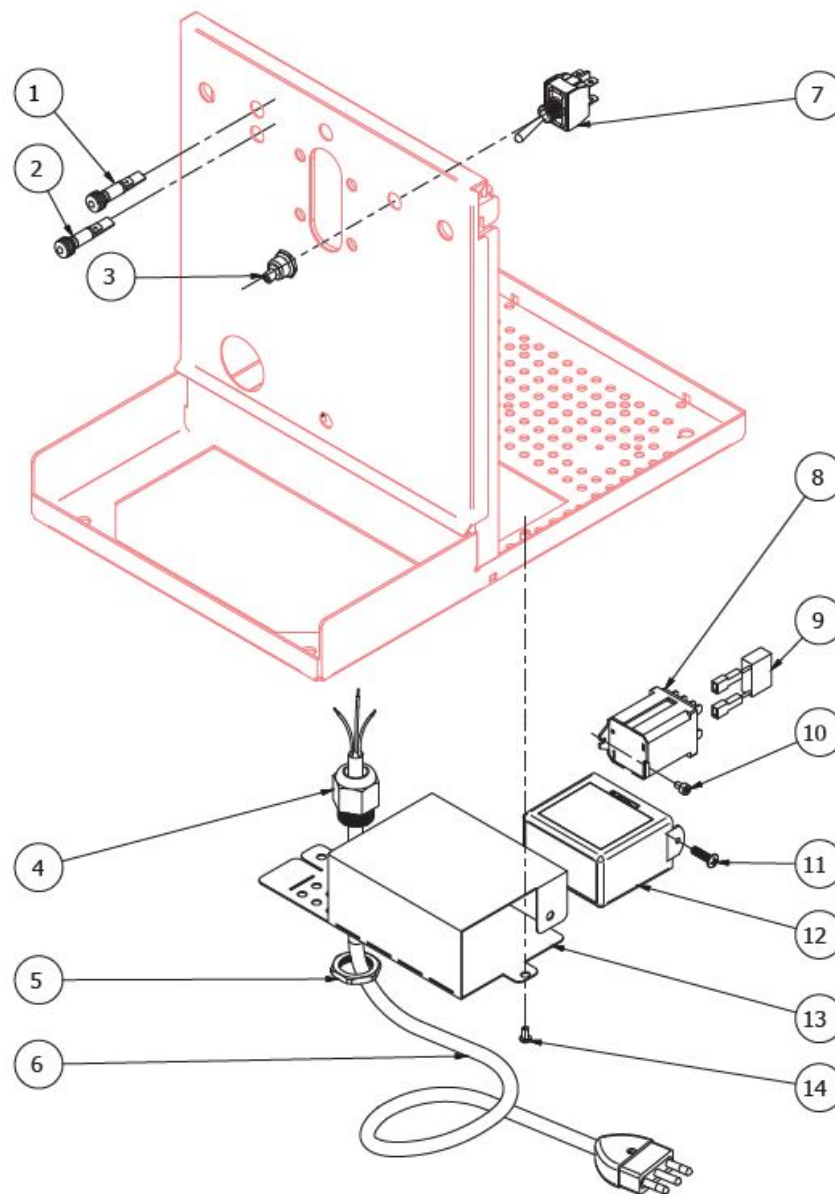

**BEZZERA****STREGA**TABLE 7 - (up to 01/03/2016)  
STREGA

**BEZZERA**

**STREGA**

TABLE 7 - (from 02/03/2016 )  
STREGA

POS	CODE	DESCRIPTION
1	7633624	GREEN LAMP
2	7633625	ORANGE LAMP
3	7372507	SWTCH PROTECTION PLASTIC
4	7614007	CABLE-PRESS PG13,5
5	7614006	NUT PG13,5
6	7551001	CABLE WITH USA PLUG 125V 15A
6	7551003	CABLE WITH USA PLUG 250V 20A
6	7555001	CABLE WITH SCHUKO PLUG
6	7554001	CABLE WITH ENGLISH PLUG
6	7552001	CABLE WITH AUSTRALIAN PLUG
6	7555003	CABLE WITH SWITZERLAND PLUG
7	7633326	BIPOLAR SWITCH LEVER
8	7635419	RELAY 16A 220/230V
8	7635420	RELAY 16A 240V
8	7635403	RELAY 30A 110V (only TOP version)
8	7635410	RELAY 30A 220/230V (only TOP version)
8	7635401	RELAY 30A 240V (only TOP version)
8	7635418	RELAY 16A 110V
9	7663005R	FILTER RC
10	7816017	SCREW TCEI M4X6
11	7819404	TAPPING SCREW TPS D4.8X16 UNI 6955 A2
12	7661043.01PR	LEVEL REGULATOR 3 PROBES 220/240V
12	7661033.02PR	LEVEL REGULATOR 3 PROBES 110/120V
13	5035709.01LL	ELECTRIC PARTS SUPPORT PLATE
13	5035718.01LL	ELECTRIC PARTS SUPPORT PLATE (only TOP version)
14	7819908	SCREW TTEI M4X8

**BEZZERA**

**STREGA**

TABLE 7 - (from 02/03/2016 )  
STREGA

**BEZZERA**

**STREGA**

TABLE 8 - (up to 02/12/2012)  
STREGA

POS	CODE	DESCRIPTION
1	5286017TW	FILTER-HOLDER
2	5471527	FILTER-HOLDER SPRING D1.2 AISI 302
3	7371502	KNOB POLISHED
4	5471026.01	FILTER 2 CUPS 14 GRAMS WITH RUN CHANNEL
4	5471035	FILTER 2 CUPS 16 GRAMS AISI 304 WITH RUN CHANNEL
4	5471021.01	FILTER 2 CUPS 12 GRAMS AISI 304 WITH RUN CHANNEL
5	7305007TW	SPOUT 2 WAY
6	5373915CM	KNOB CHROME CAP
7	5471031.01	FILTER 1 CUP 8 GRAMS WITH RUN CHANNEL
8	5372101	MEASURER
9	5373001	COFFEE-PRESS
10	7990603	CLEANING BRUSH
11	7305006TW	SPOUT 1 WAY
12	5965582R	ASSEMBLY FILTER-HOLDER 2 CUPS
13	5965581R	ASSEMBLY FILTER-HOLDER 1 CUP