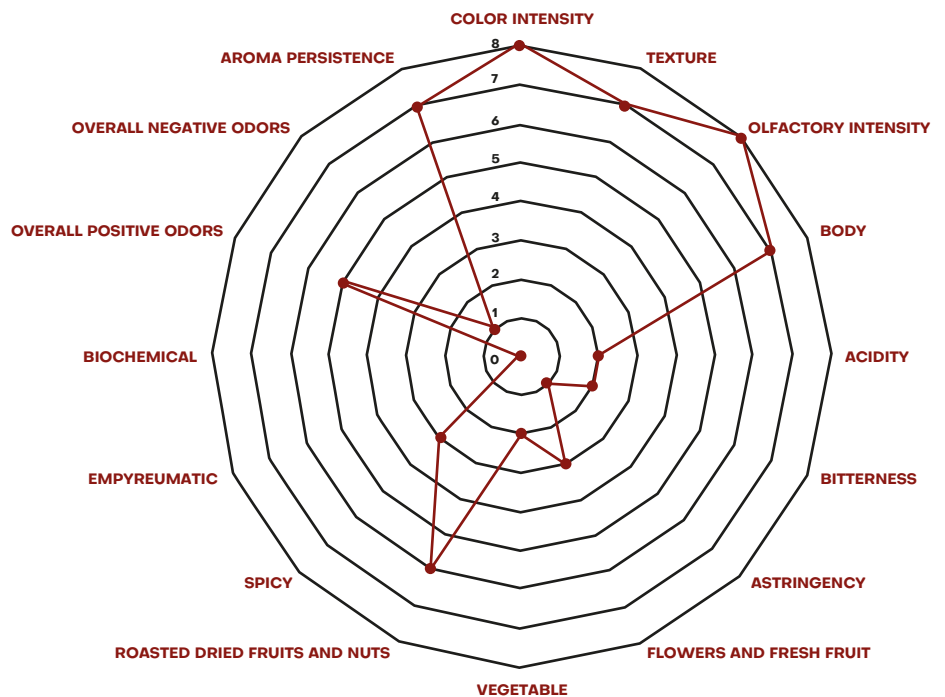

G. BEZZERA S.R.L.
Via Luigi Bezzera, 1
20088 - Rosate (MI) - Italy
T (+39) 02 908 48 102
Fax (+39) 02 908 70 287
admin@bezzera.it
www.bezzera.com

FOLLOW US ON
#bezzeraespresso

COD. 9942586.01 ED.10/21 REV.00

All pictures are for illustration purpose only